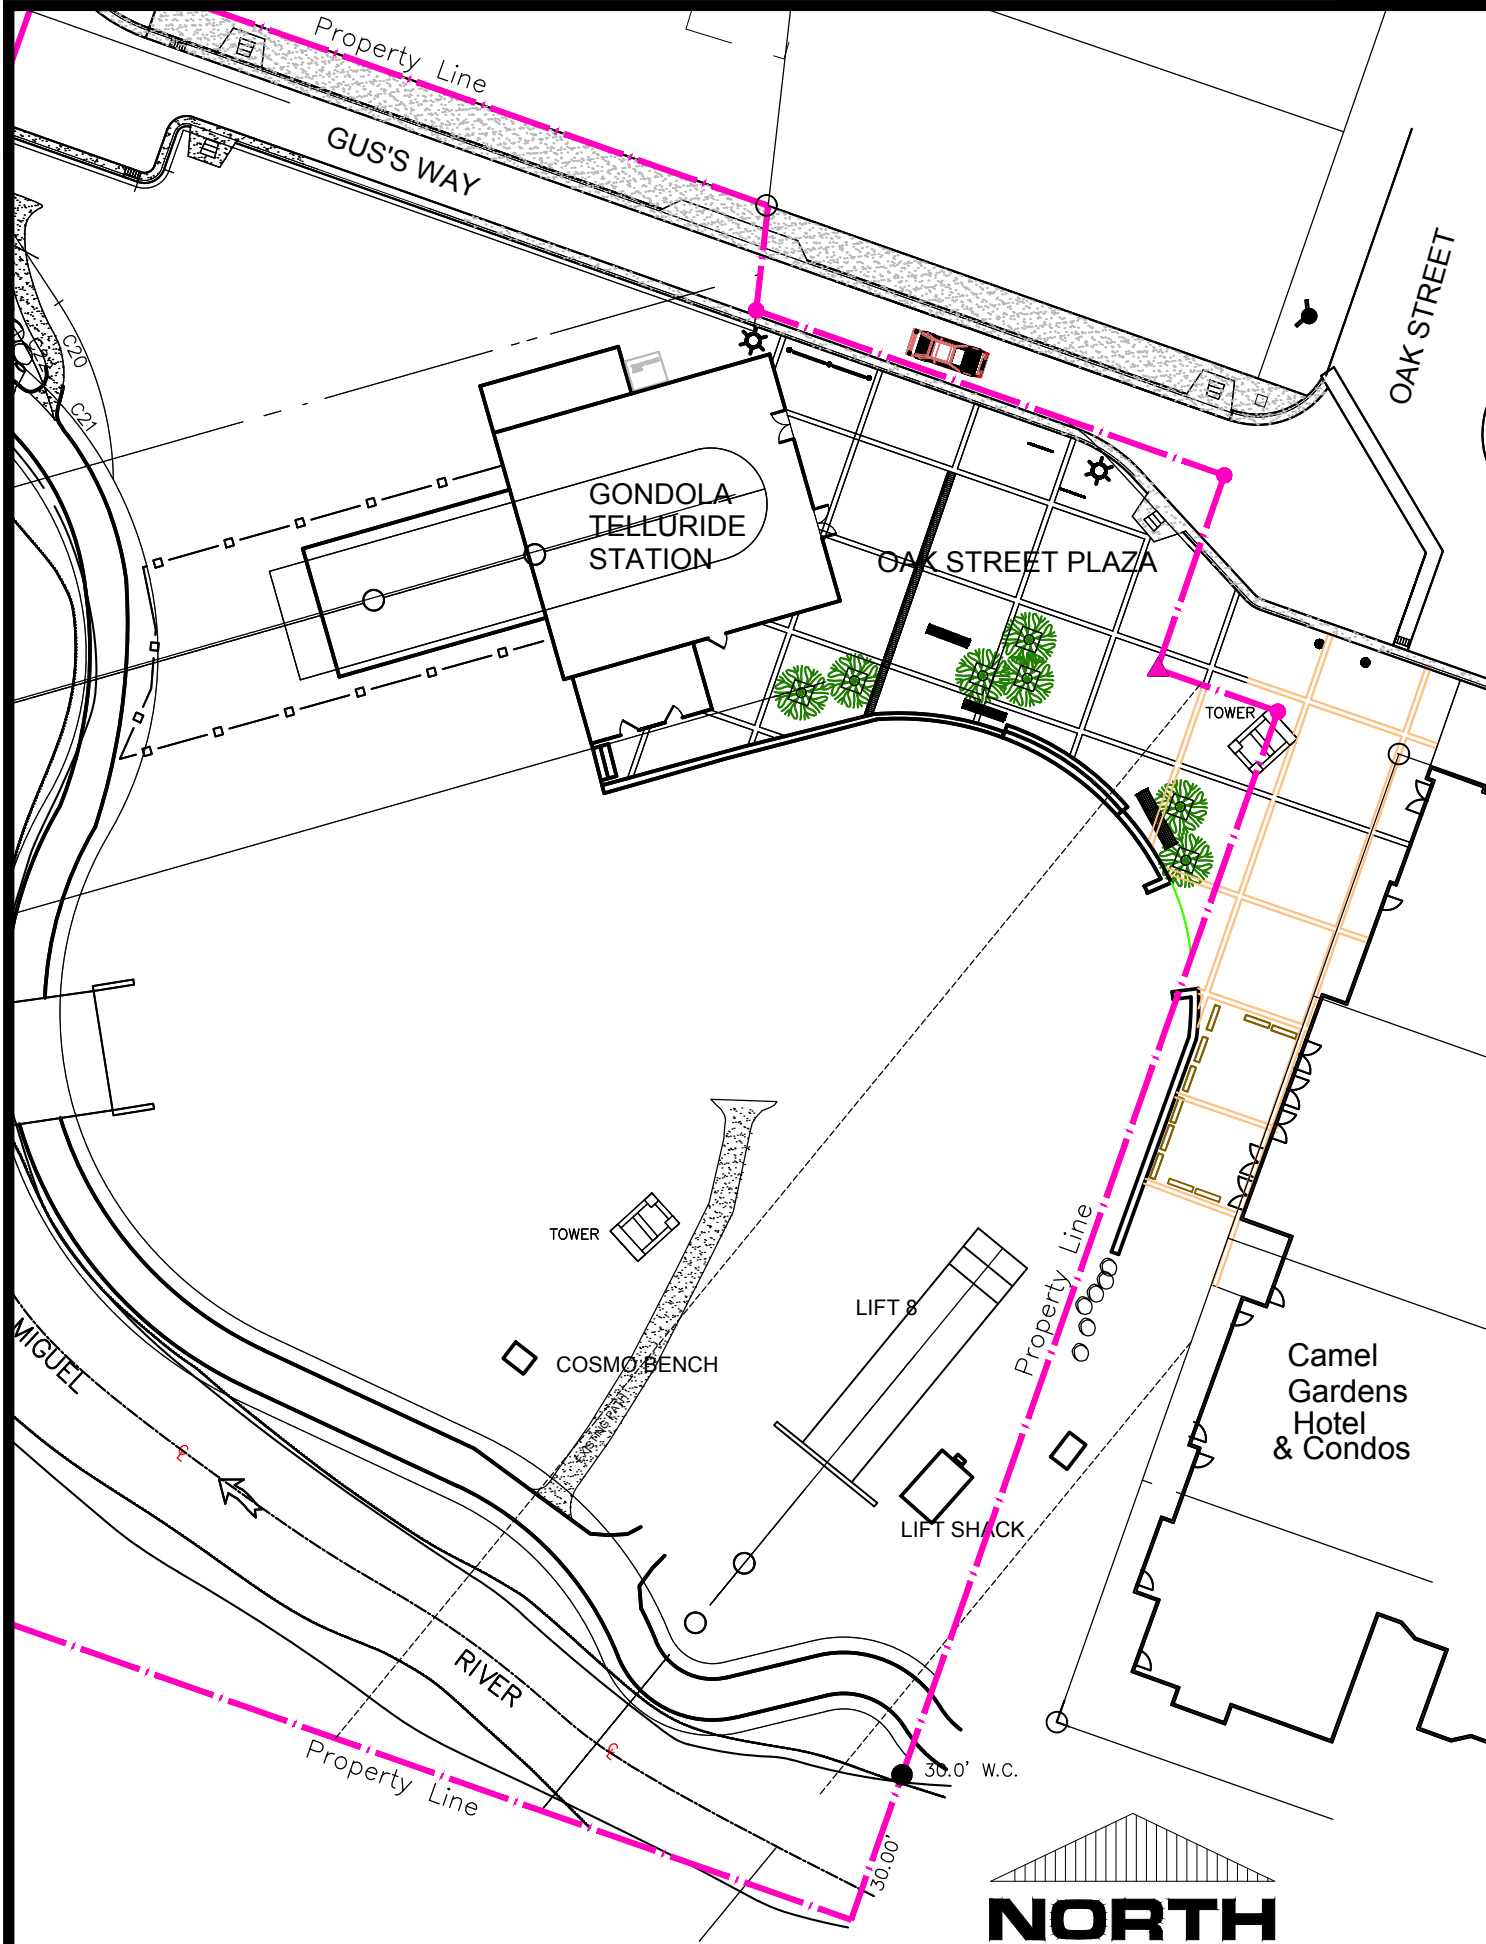

Oak Street Plaza
Mountain Village Special Event Map
ph: 970-369-8236
www.townofmountainvillage.com

1" = 40'
9/18