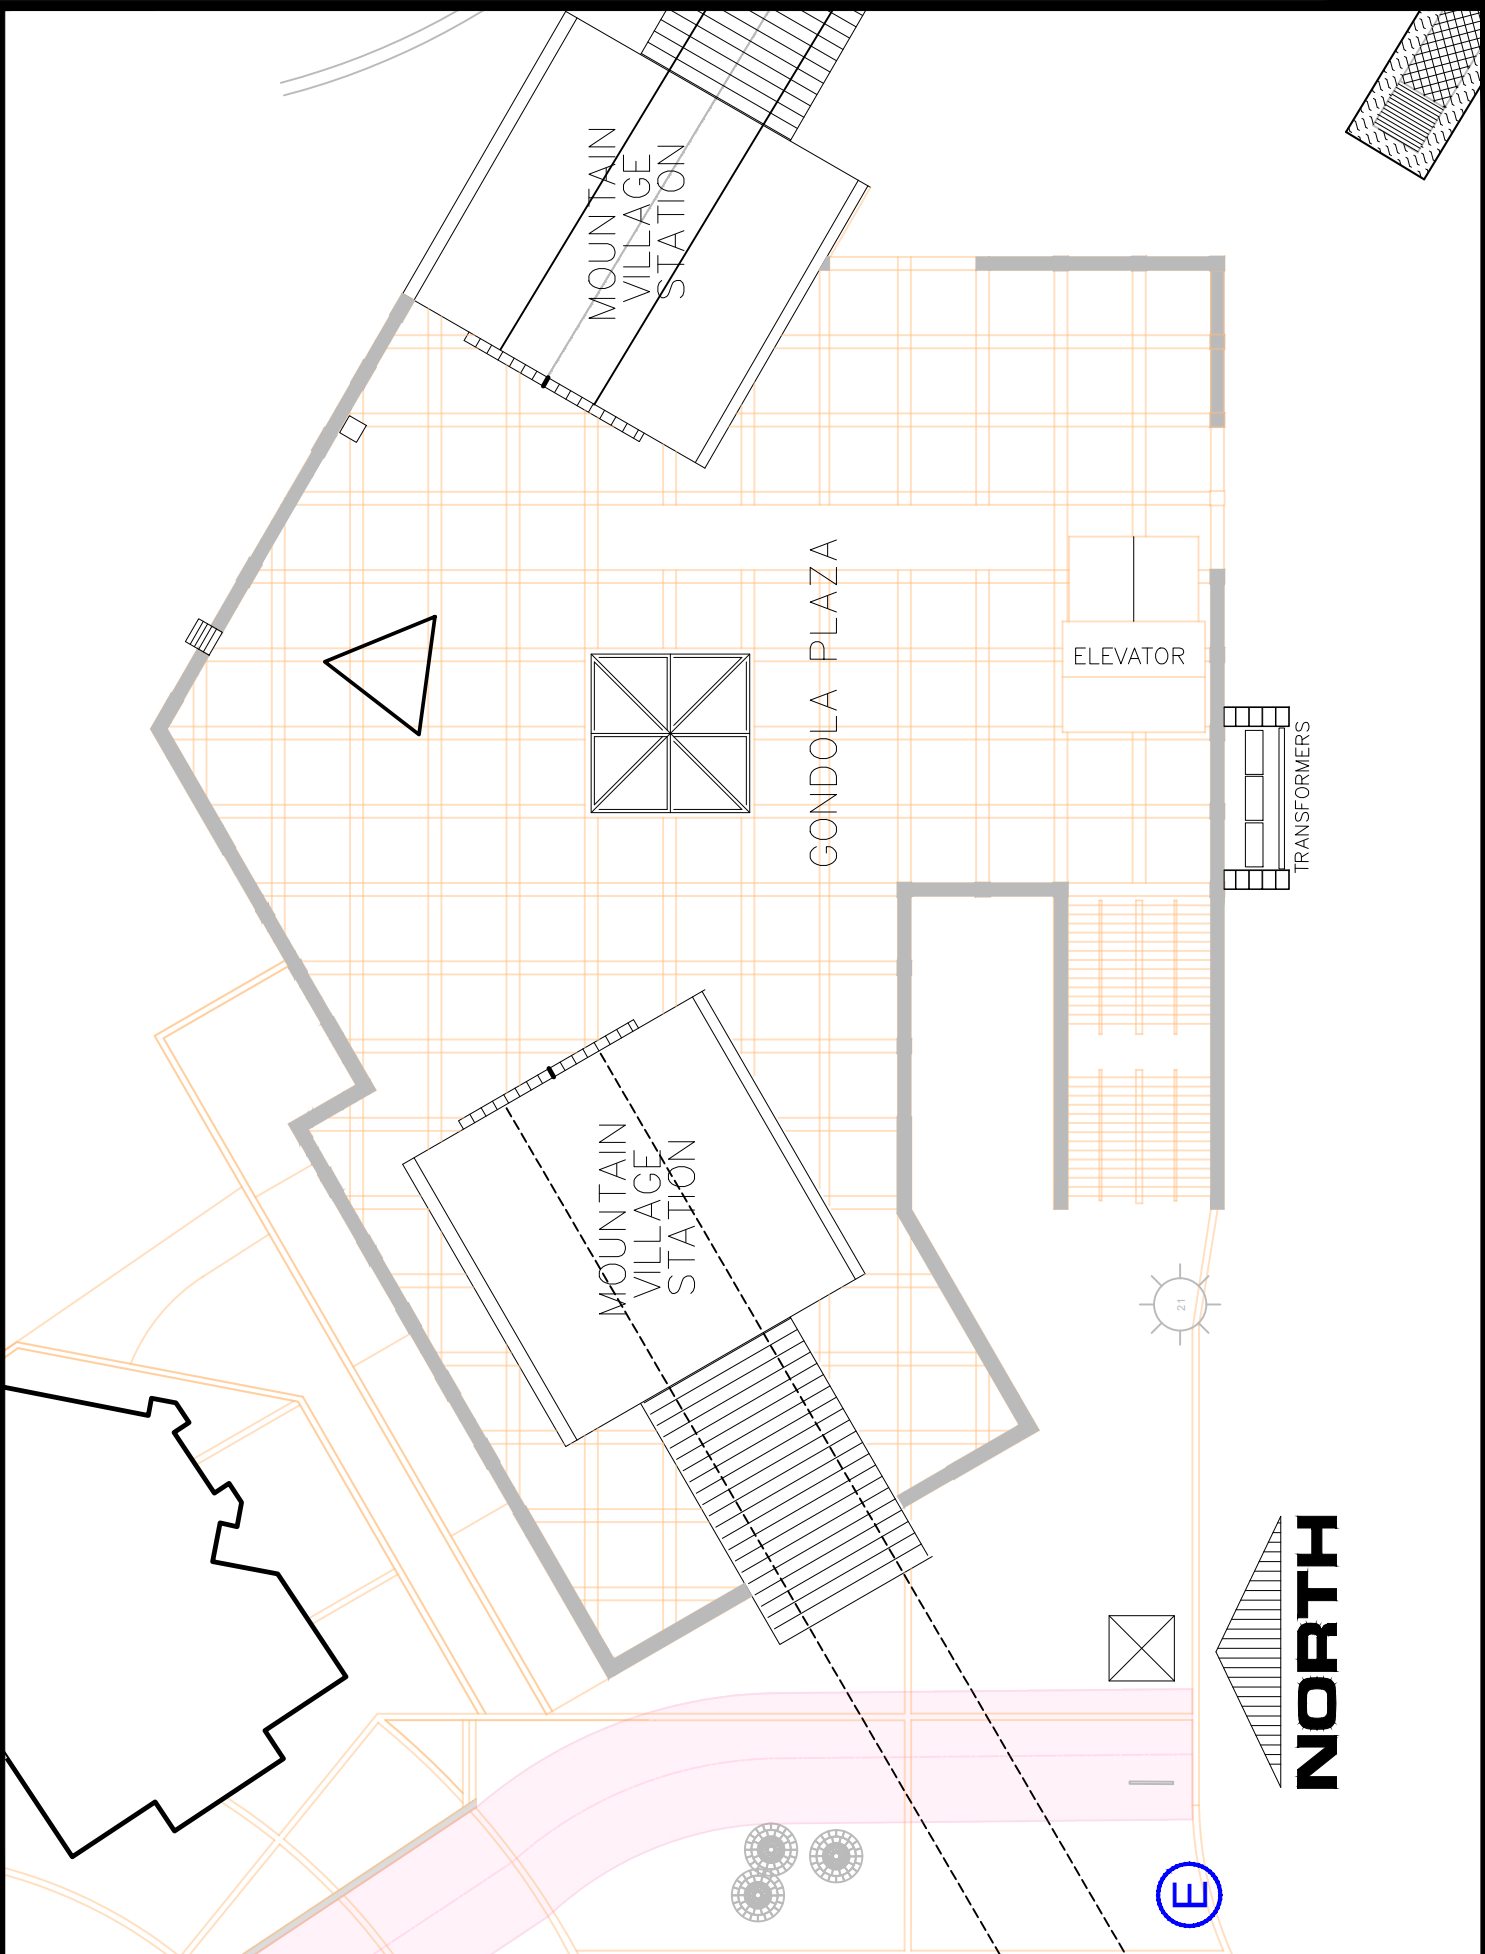

1" = 60'
2-8-16

Gondola Plaza
 Mountain Village Special Event Map
 ph: 970-369-8236
 www.townofmountainvillage.com

1" = 30'
 9/18

THE PLAZA BLDG.

HERITAGE CROSSING

MOUNTAIN VILLAGE STATION

LIFT 4

NORTH