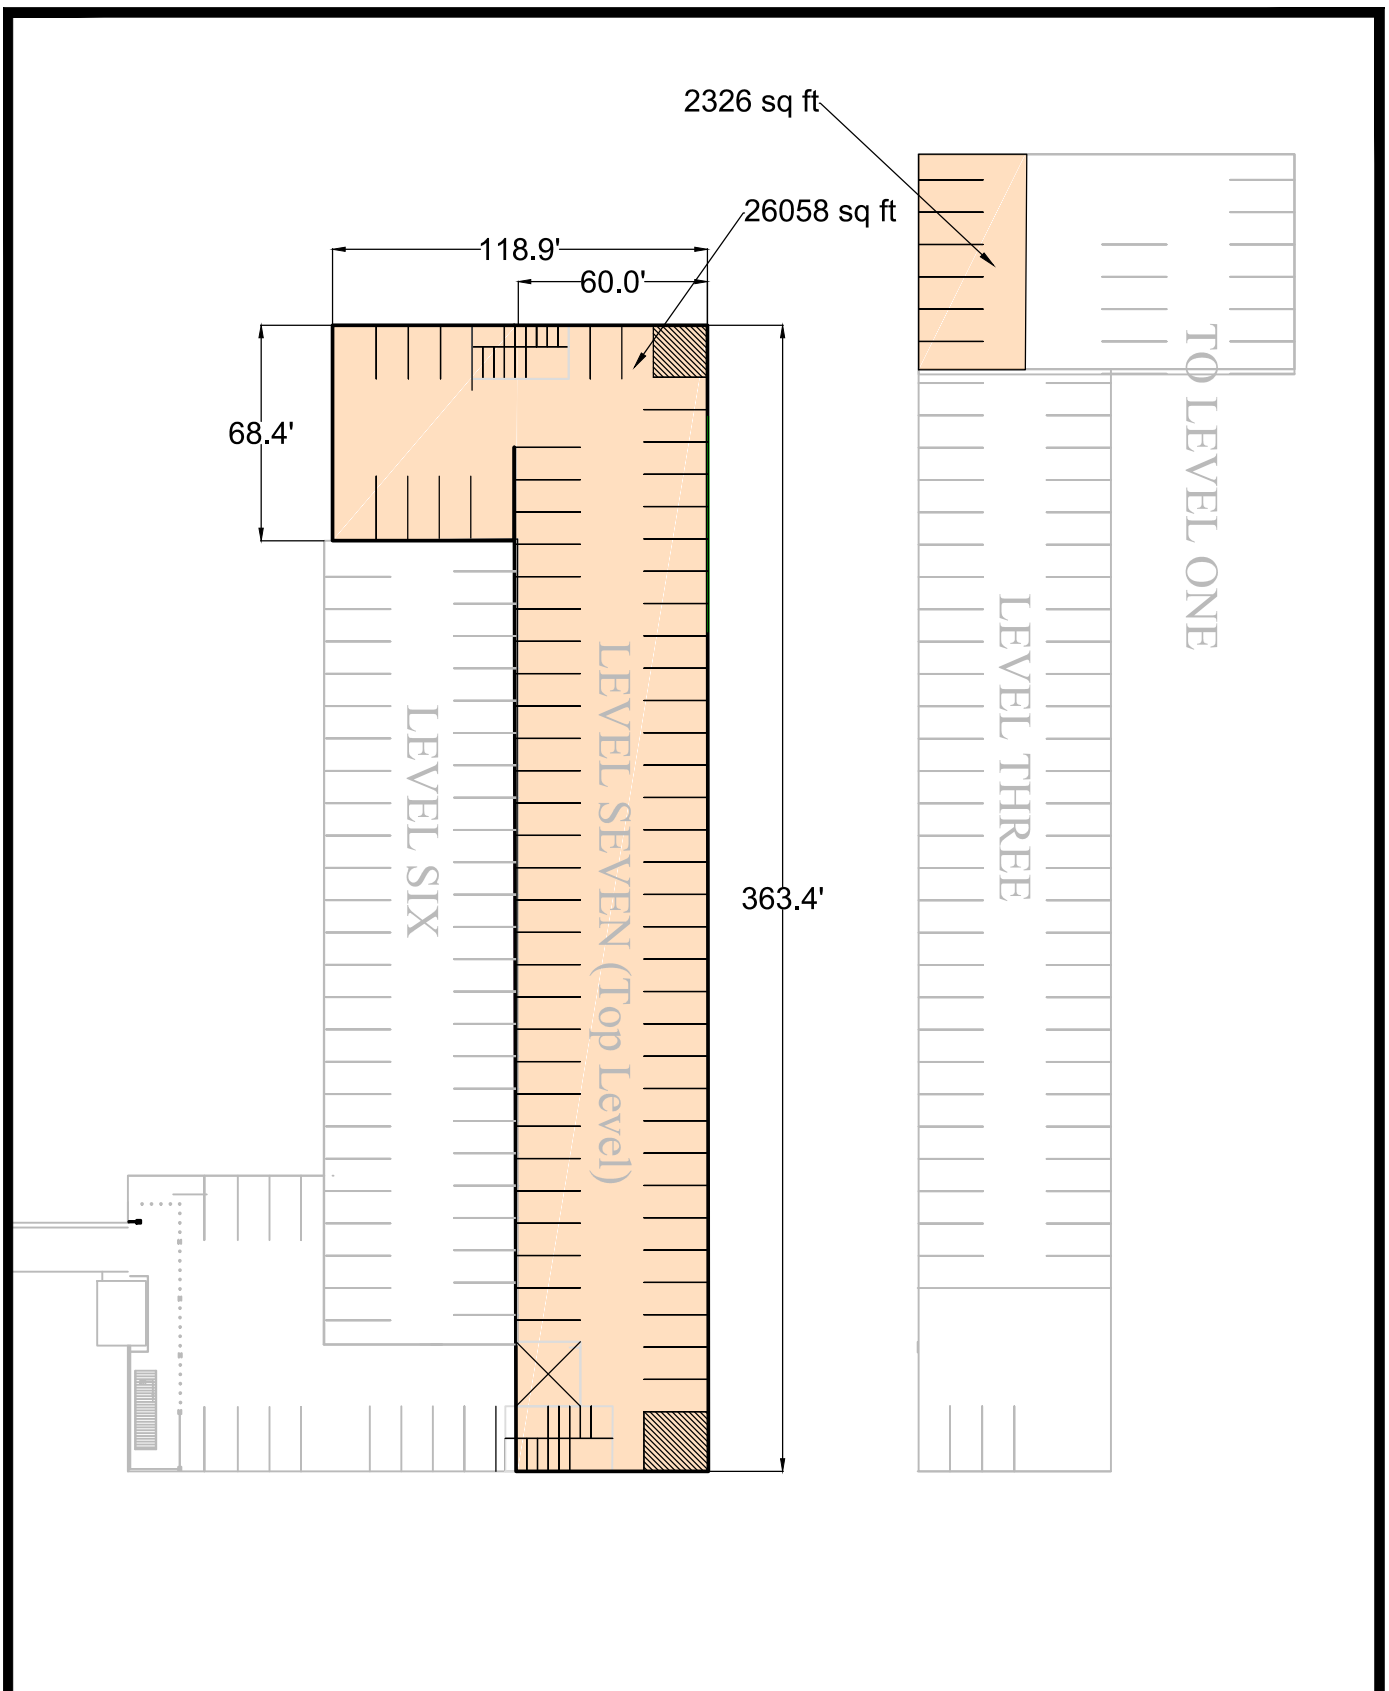

This information is for reference only. All information shall be surveyed and field verified.

Gondola Parking Garage Event

Town of Mountain Village
Geographical Information System
& CAD Design Office

1" = 60'
2-8-16