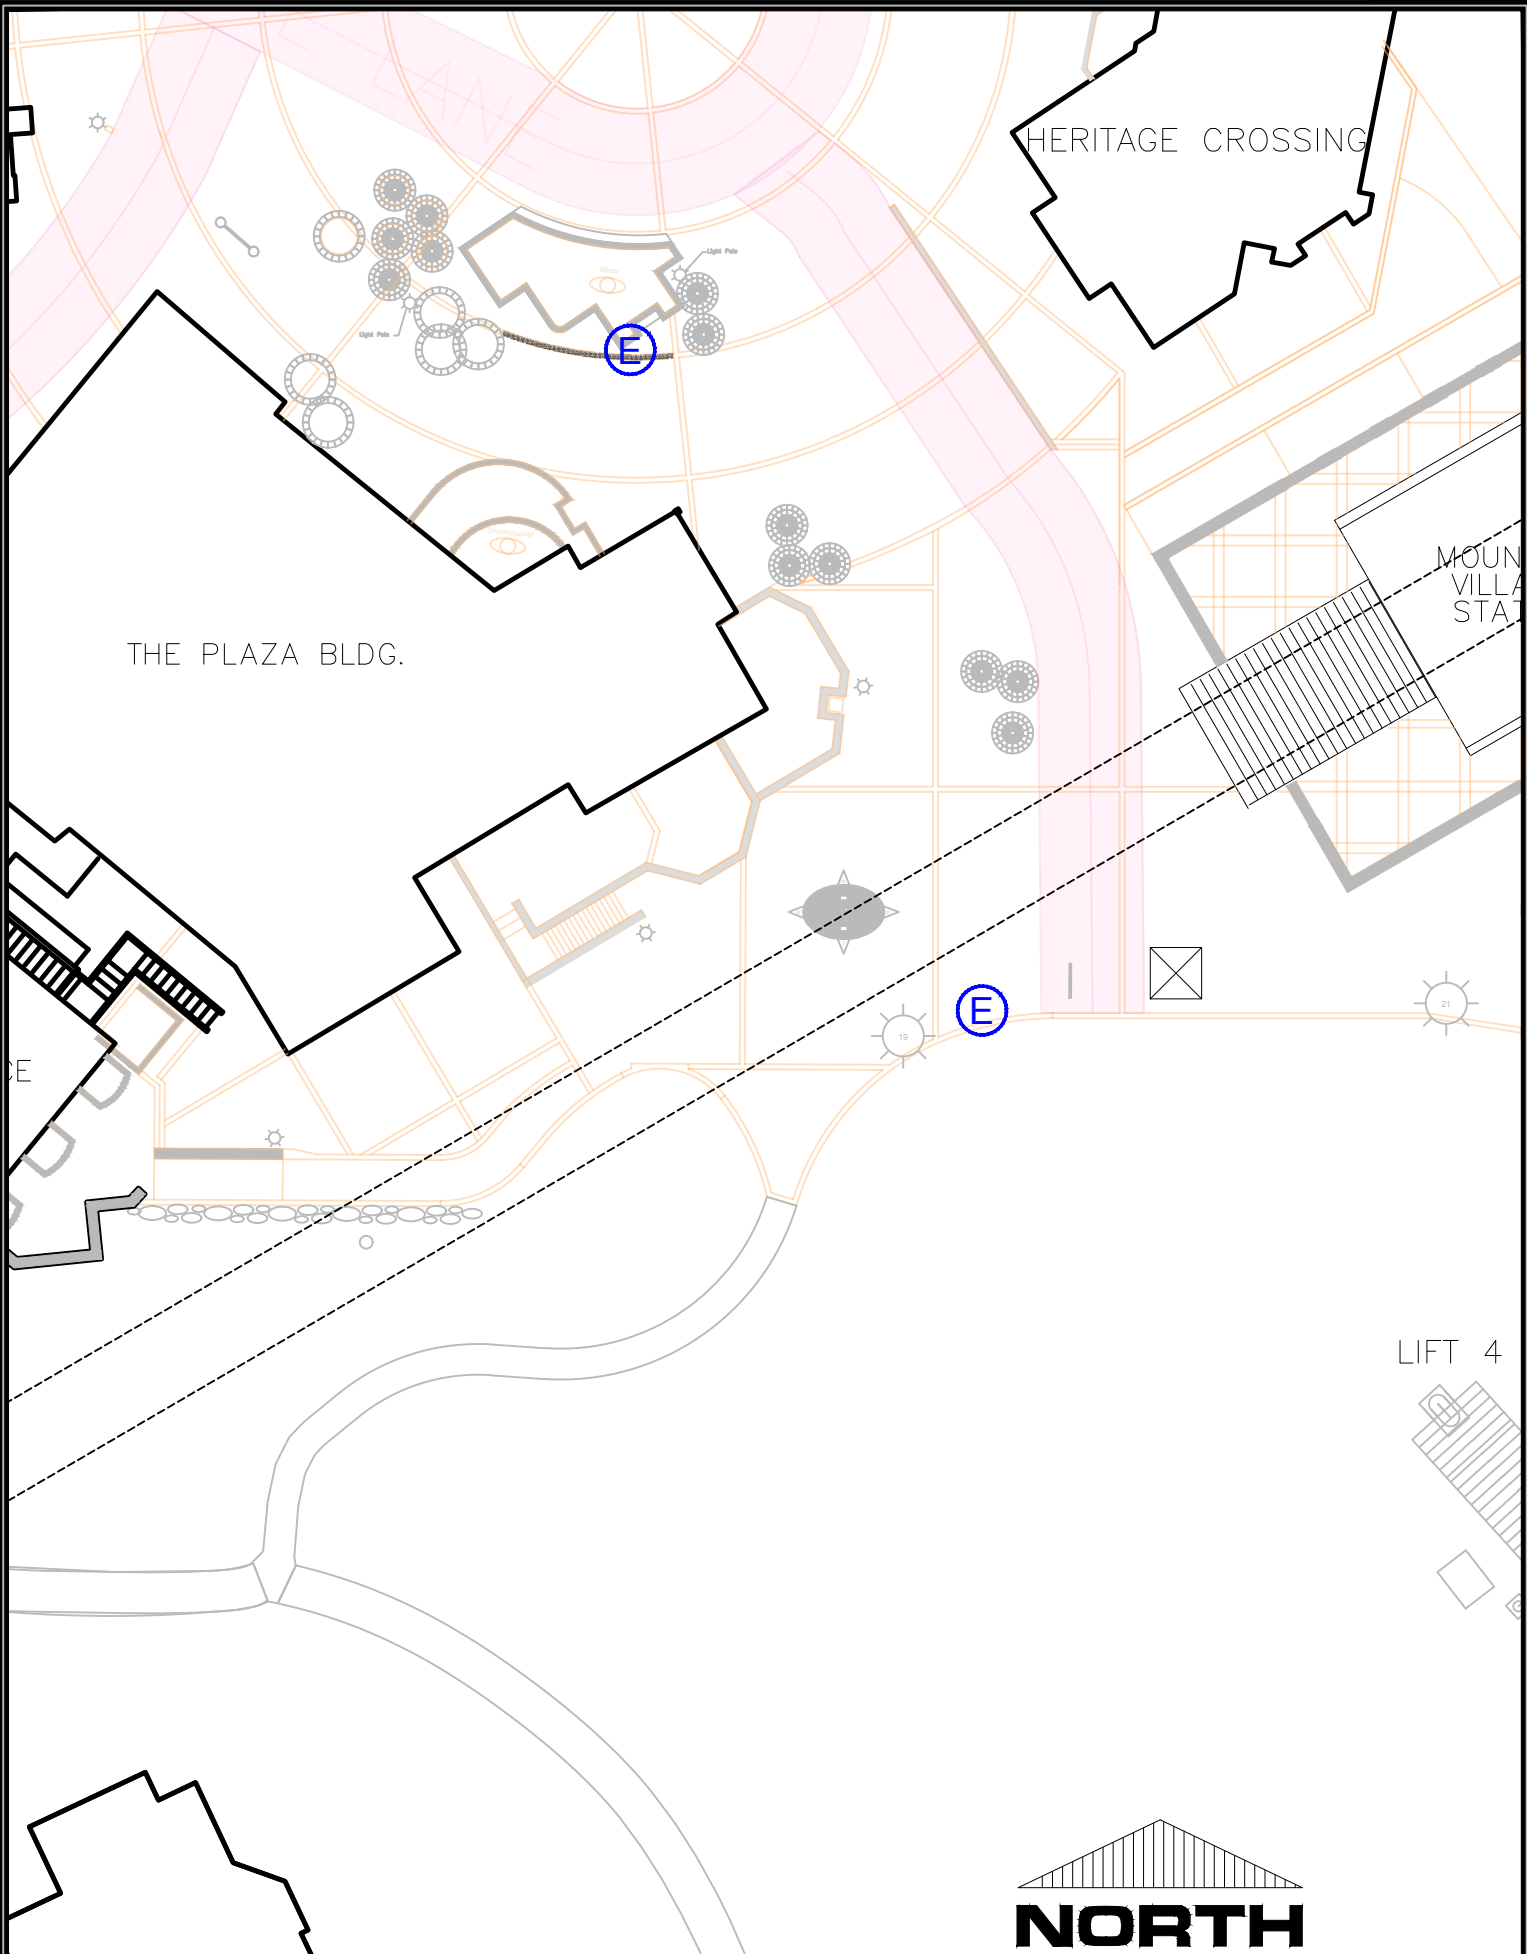

1" = 60'
2-8-16

Gondola Plaza
 Mountain Village Special Event Map
 ph: 970-369-8236
 www.townofmountainvillage.com

1" = 30'
 9/18

THE PLAZA BLDG.

HERITAGE CROSSING

MOUNTAIN VILLAGE STATION

LIFT 4

NORTH