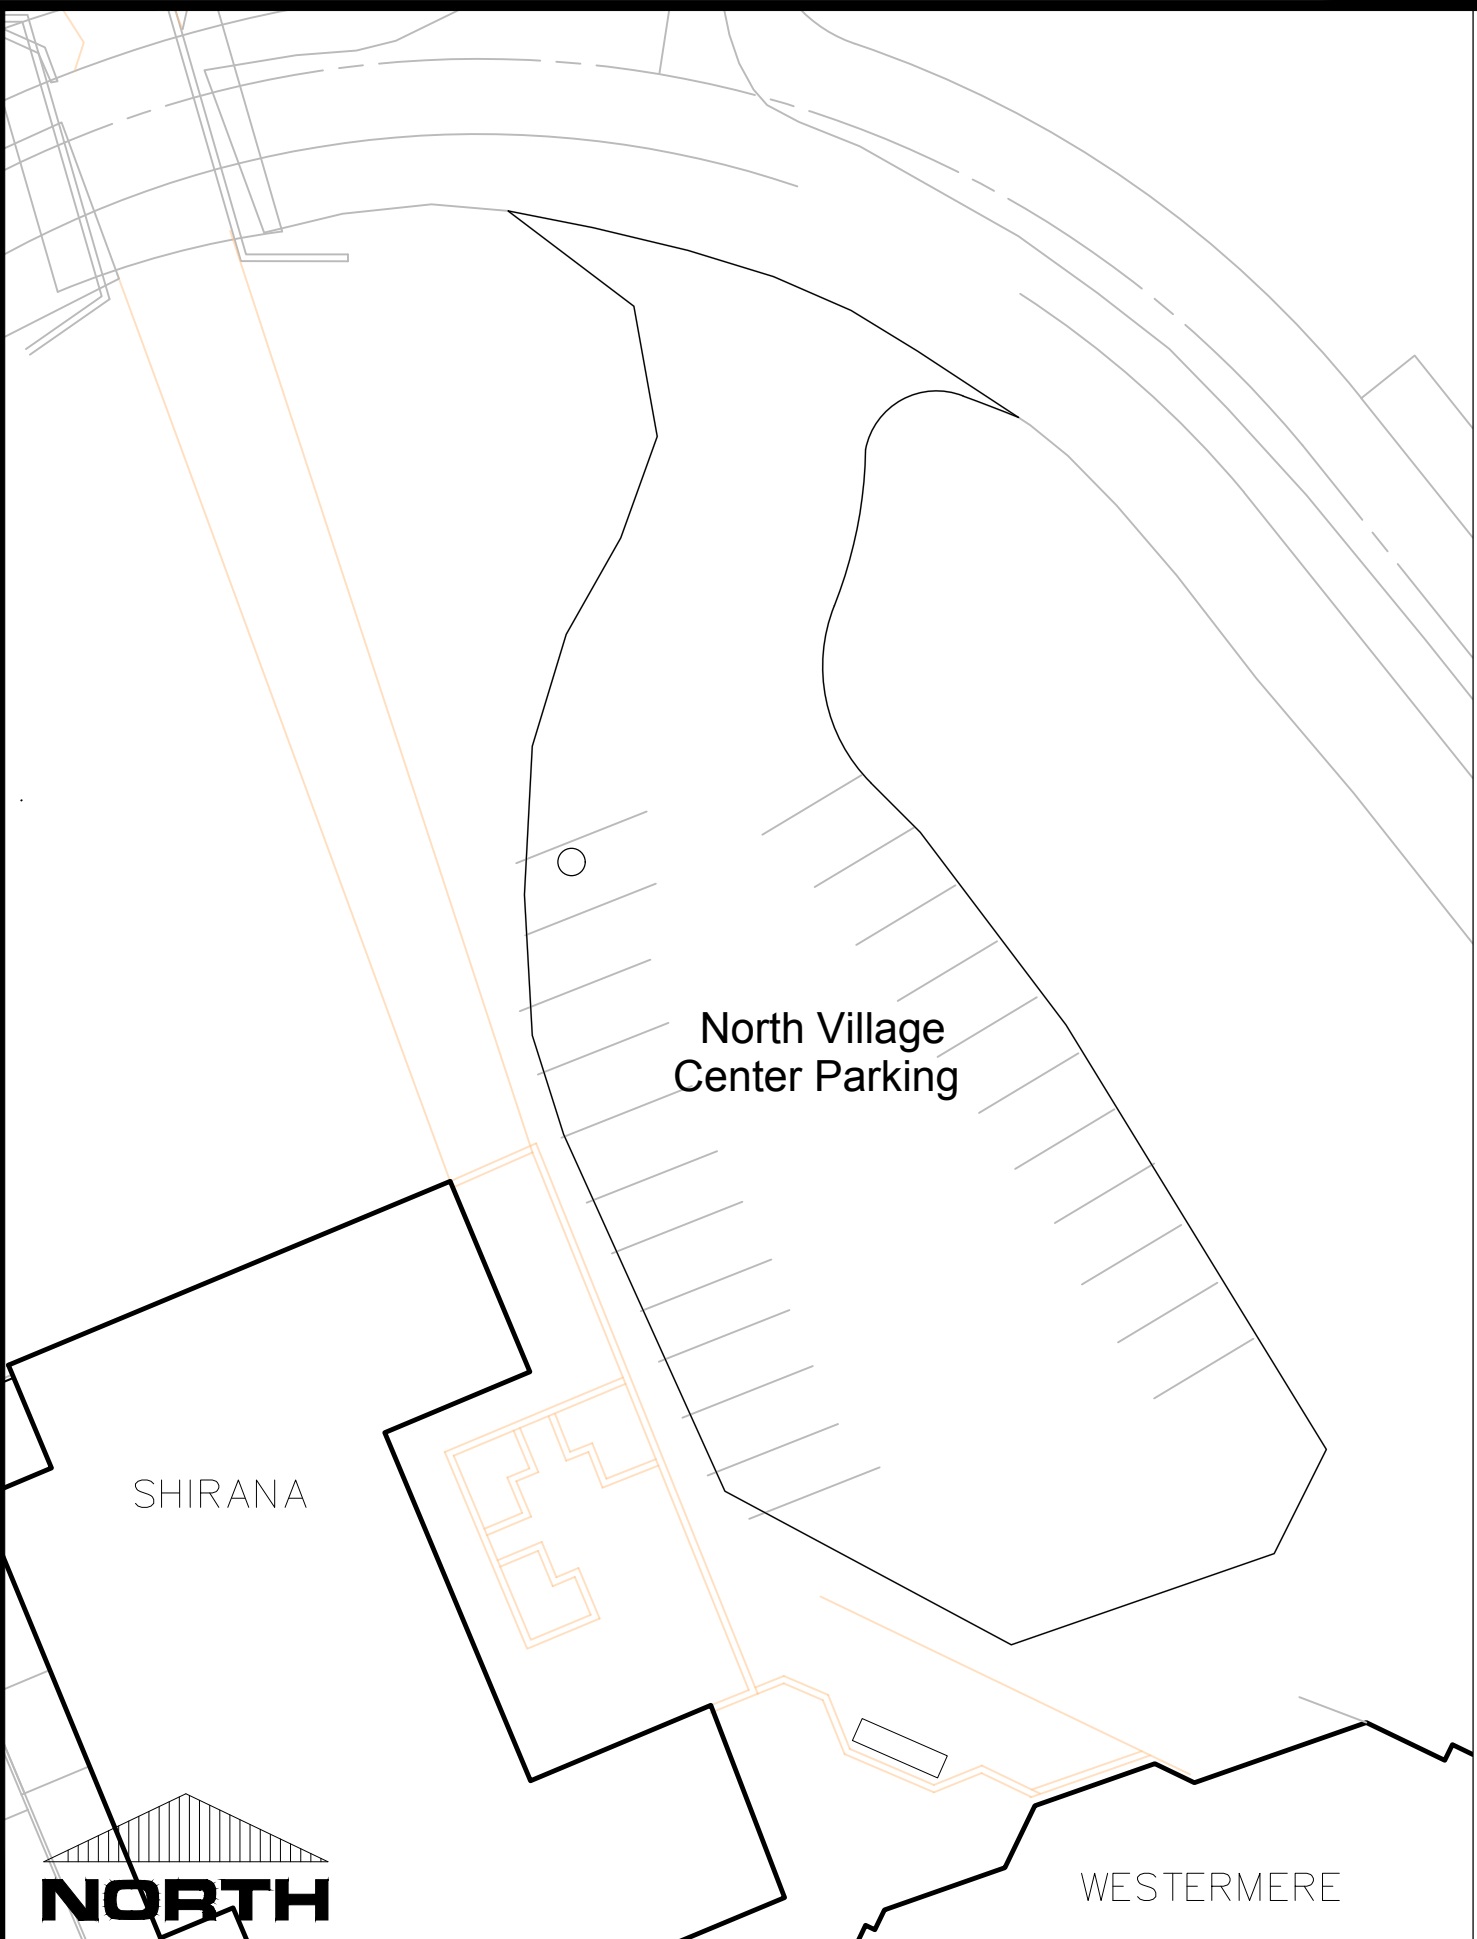

North Village
Center Parking

SHIRANA

WESTERMERE

North Village Center Parking
Mountain Village Special Event Map
ph: 970-369-8236
www.townofmountainvillage.com

1" = 30'
9/18