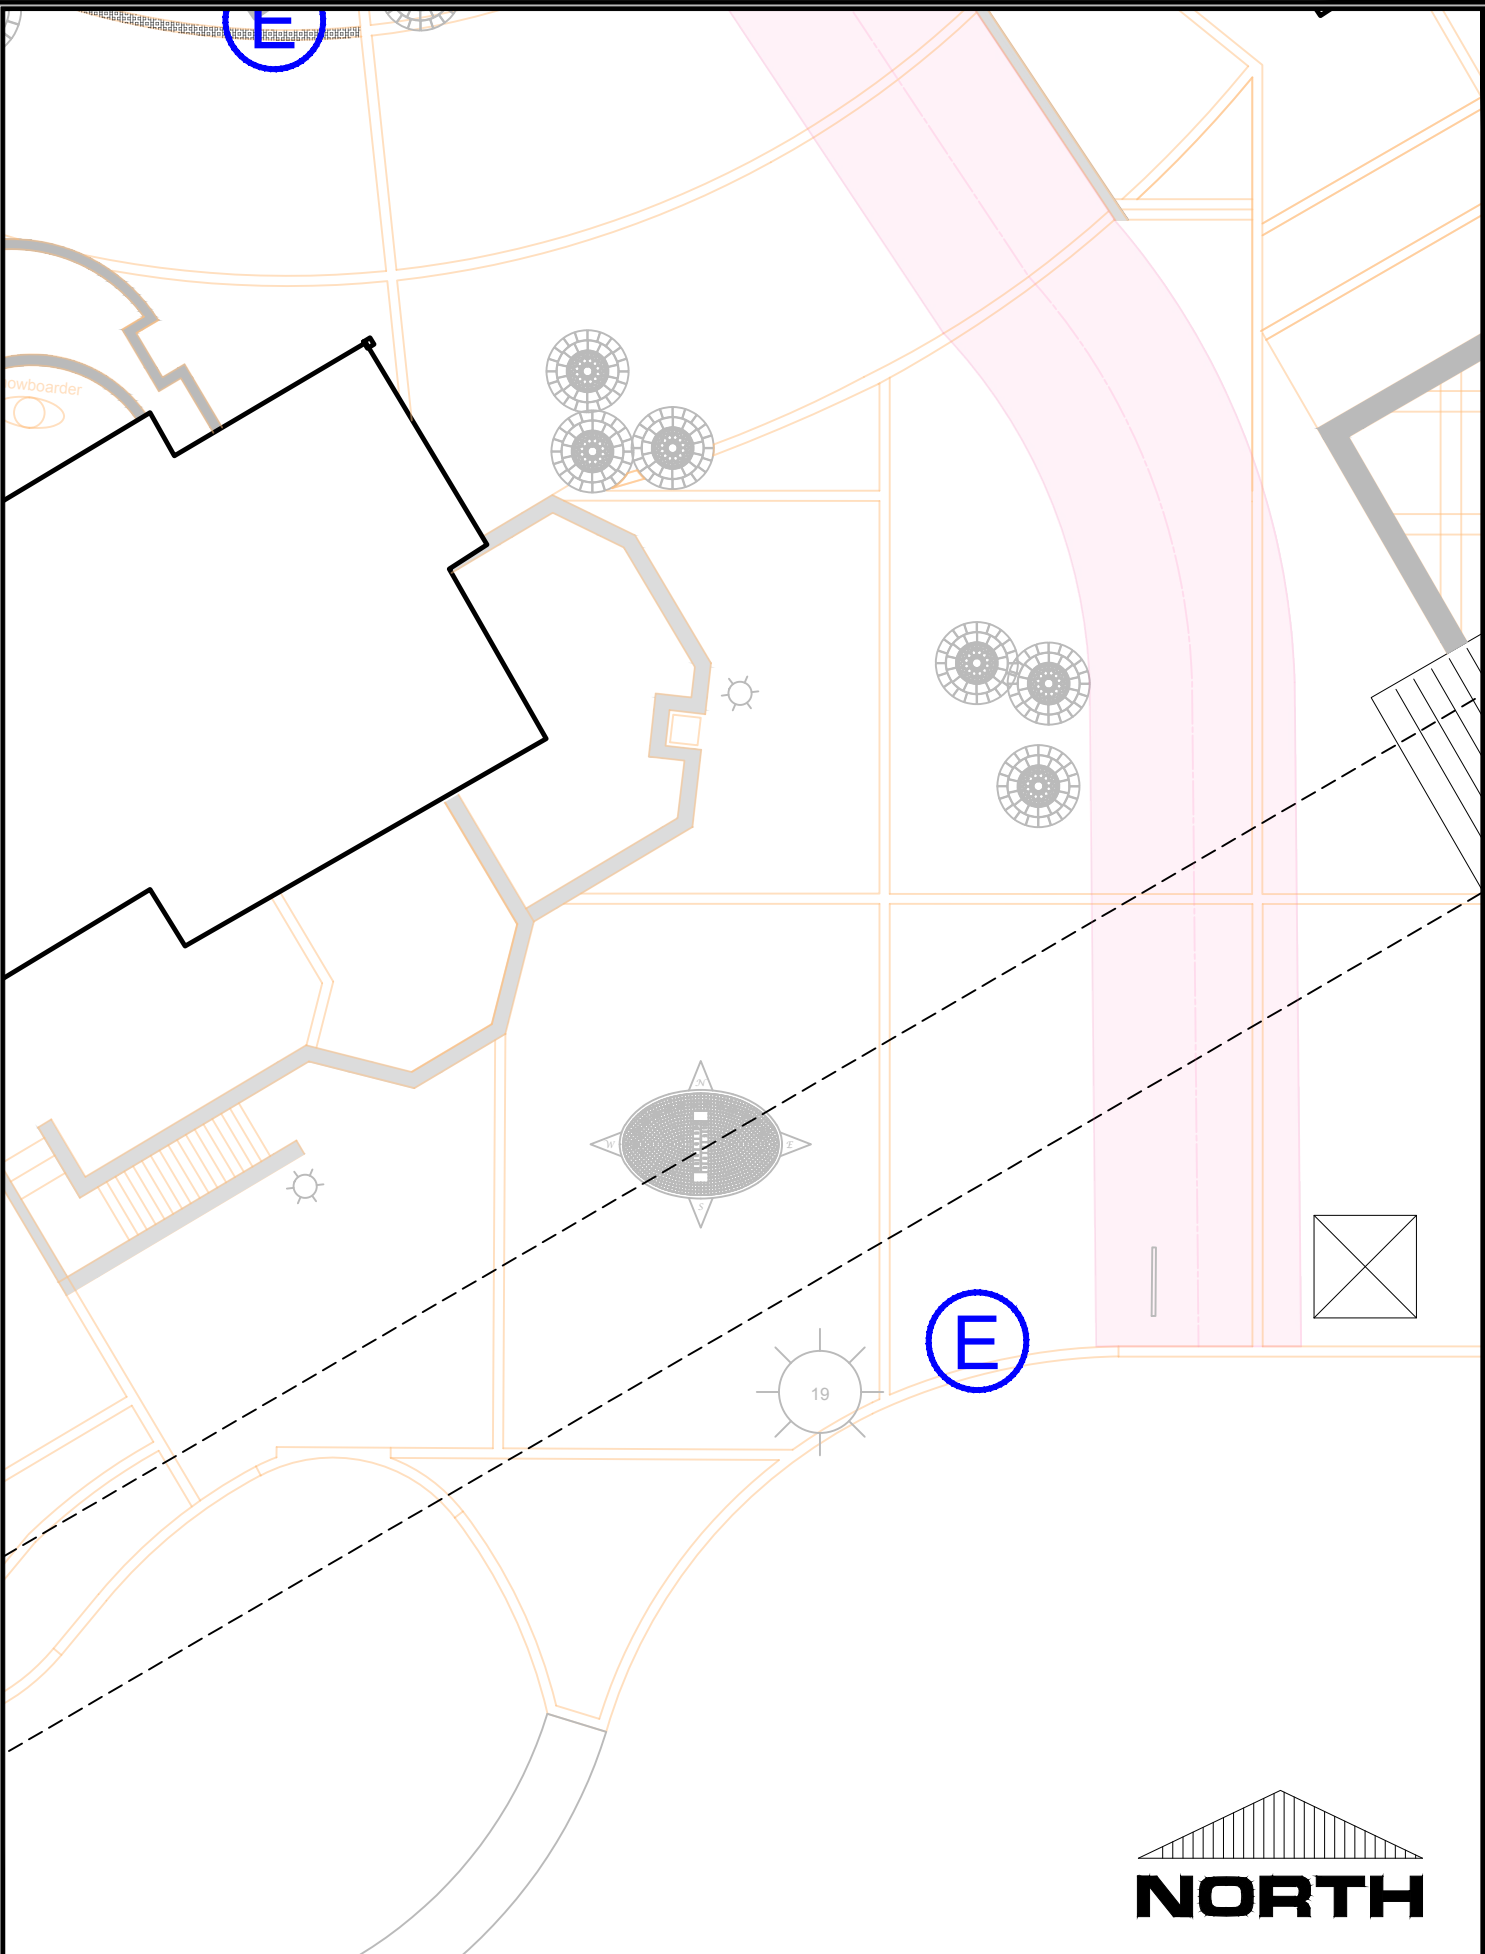

Sundial Site
Mountain Village Special Event Map
ph: 970-369-8236
www.townofmountainvillage.com

1" = 20'
9/18