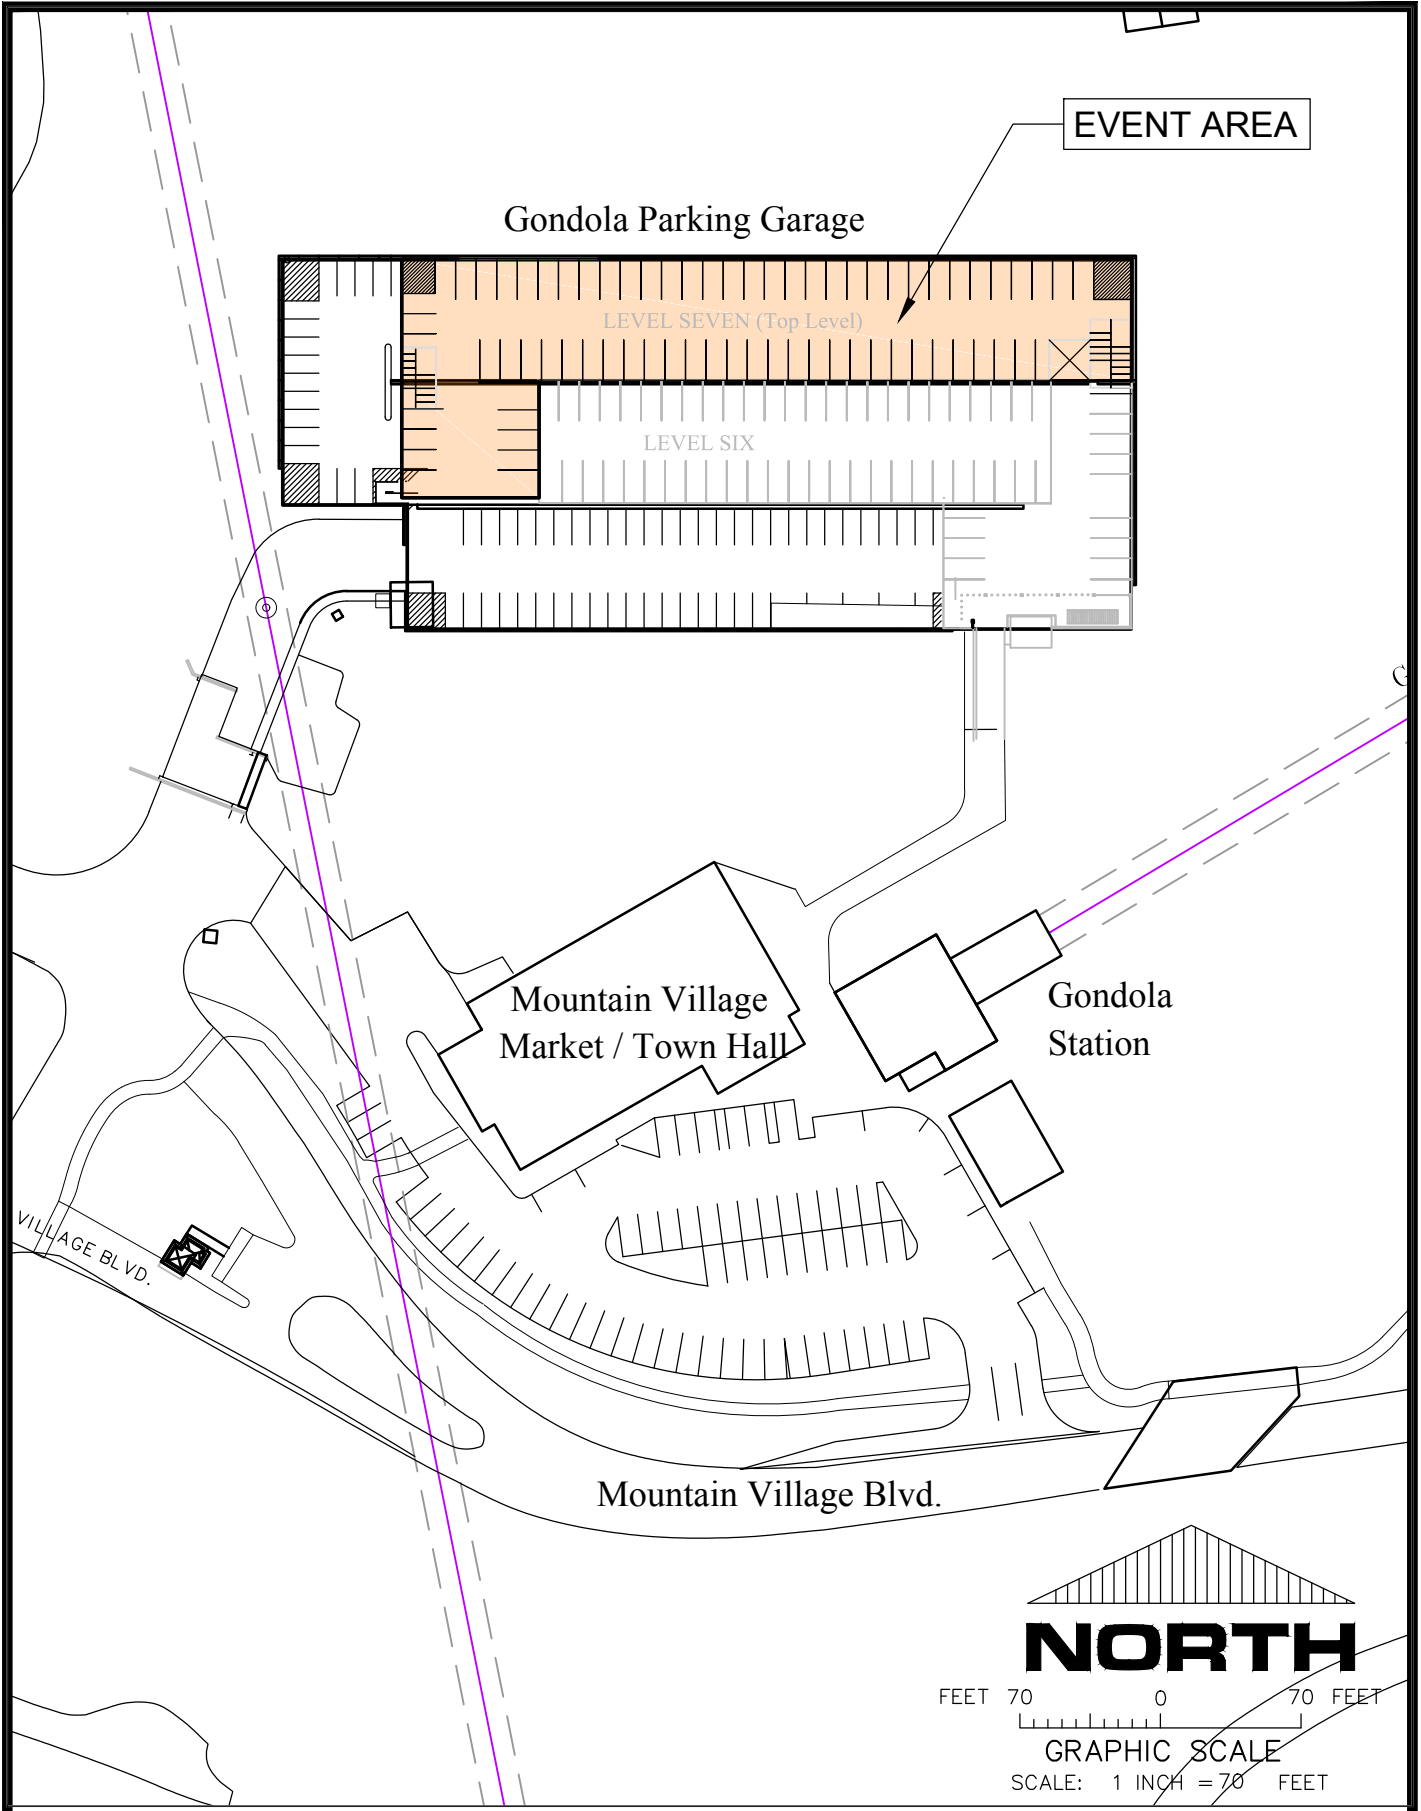

Town Hall
Plaza

Mountain Village Special Events
Special Event Map
ph: 970-369-8235 fx: 970-369-8119
www.townofmountainvillage.com

1" = 70'
2-8-16