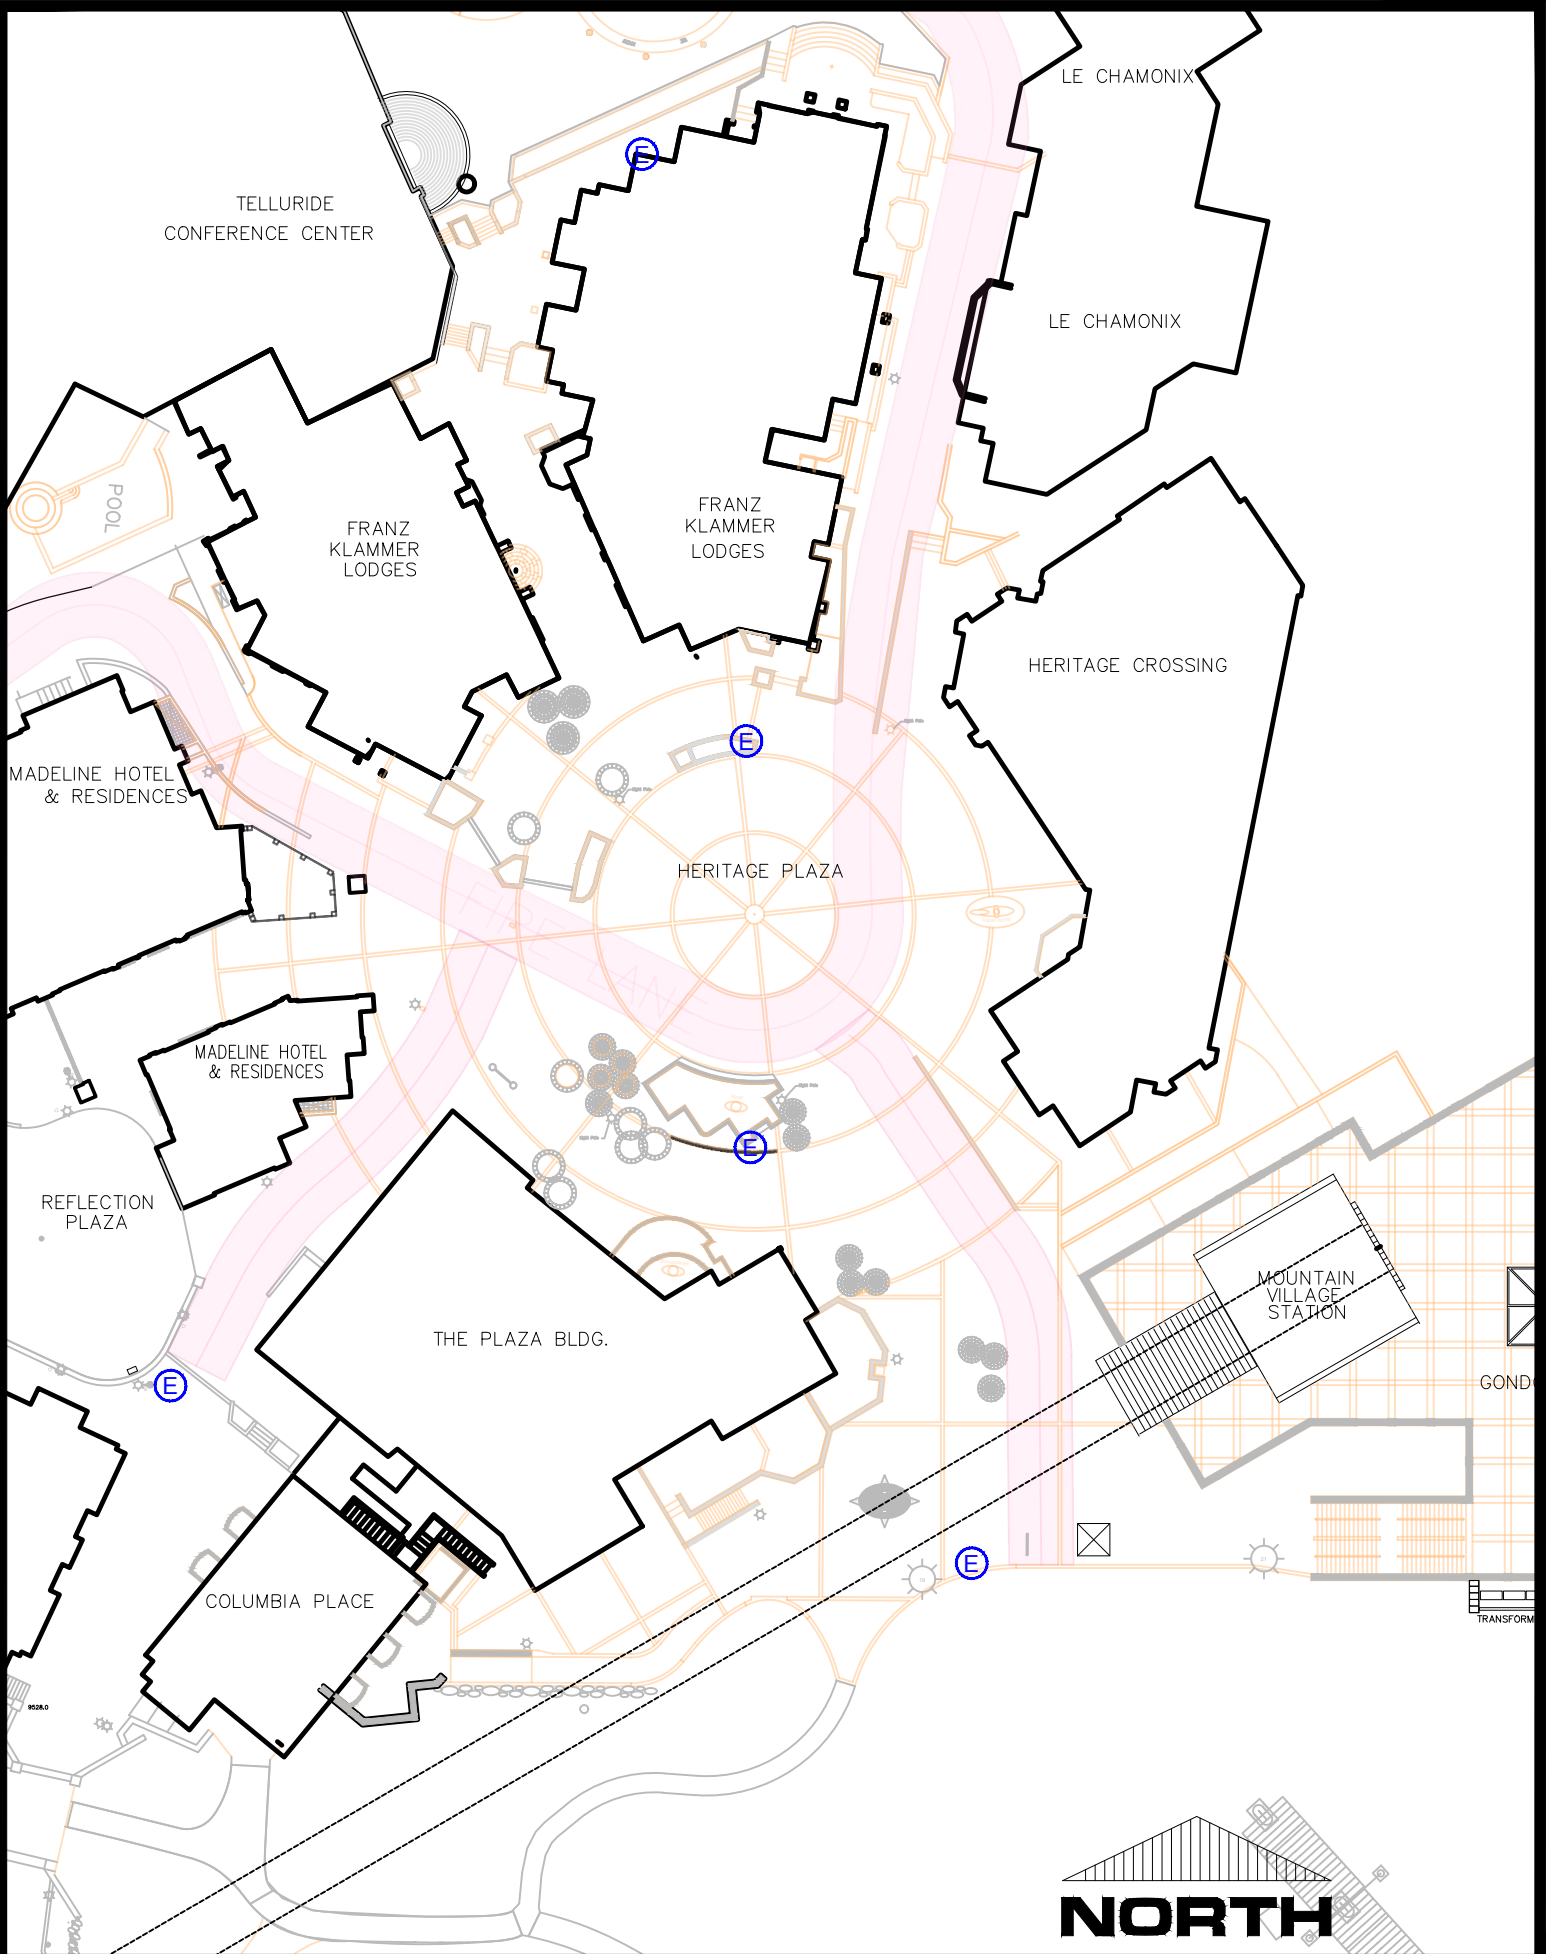

Heritage Plaza
Mountain Village Special Event Map
ph: 970-369-8236
www.townofmountainvillage.com

1" = 60'
9/18