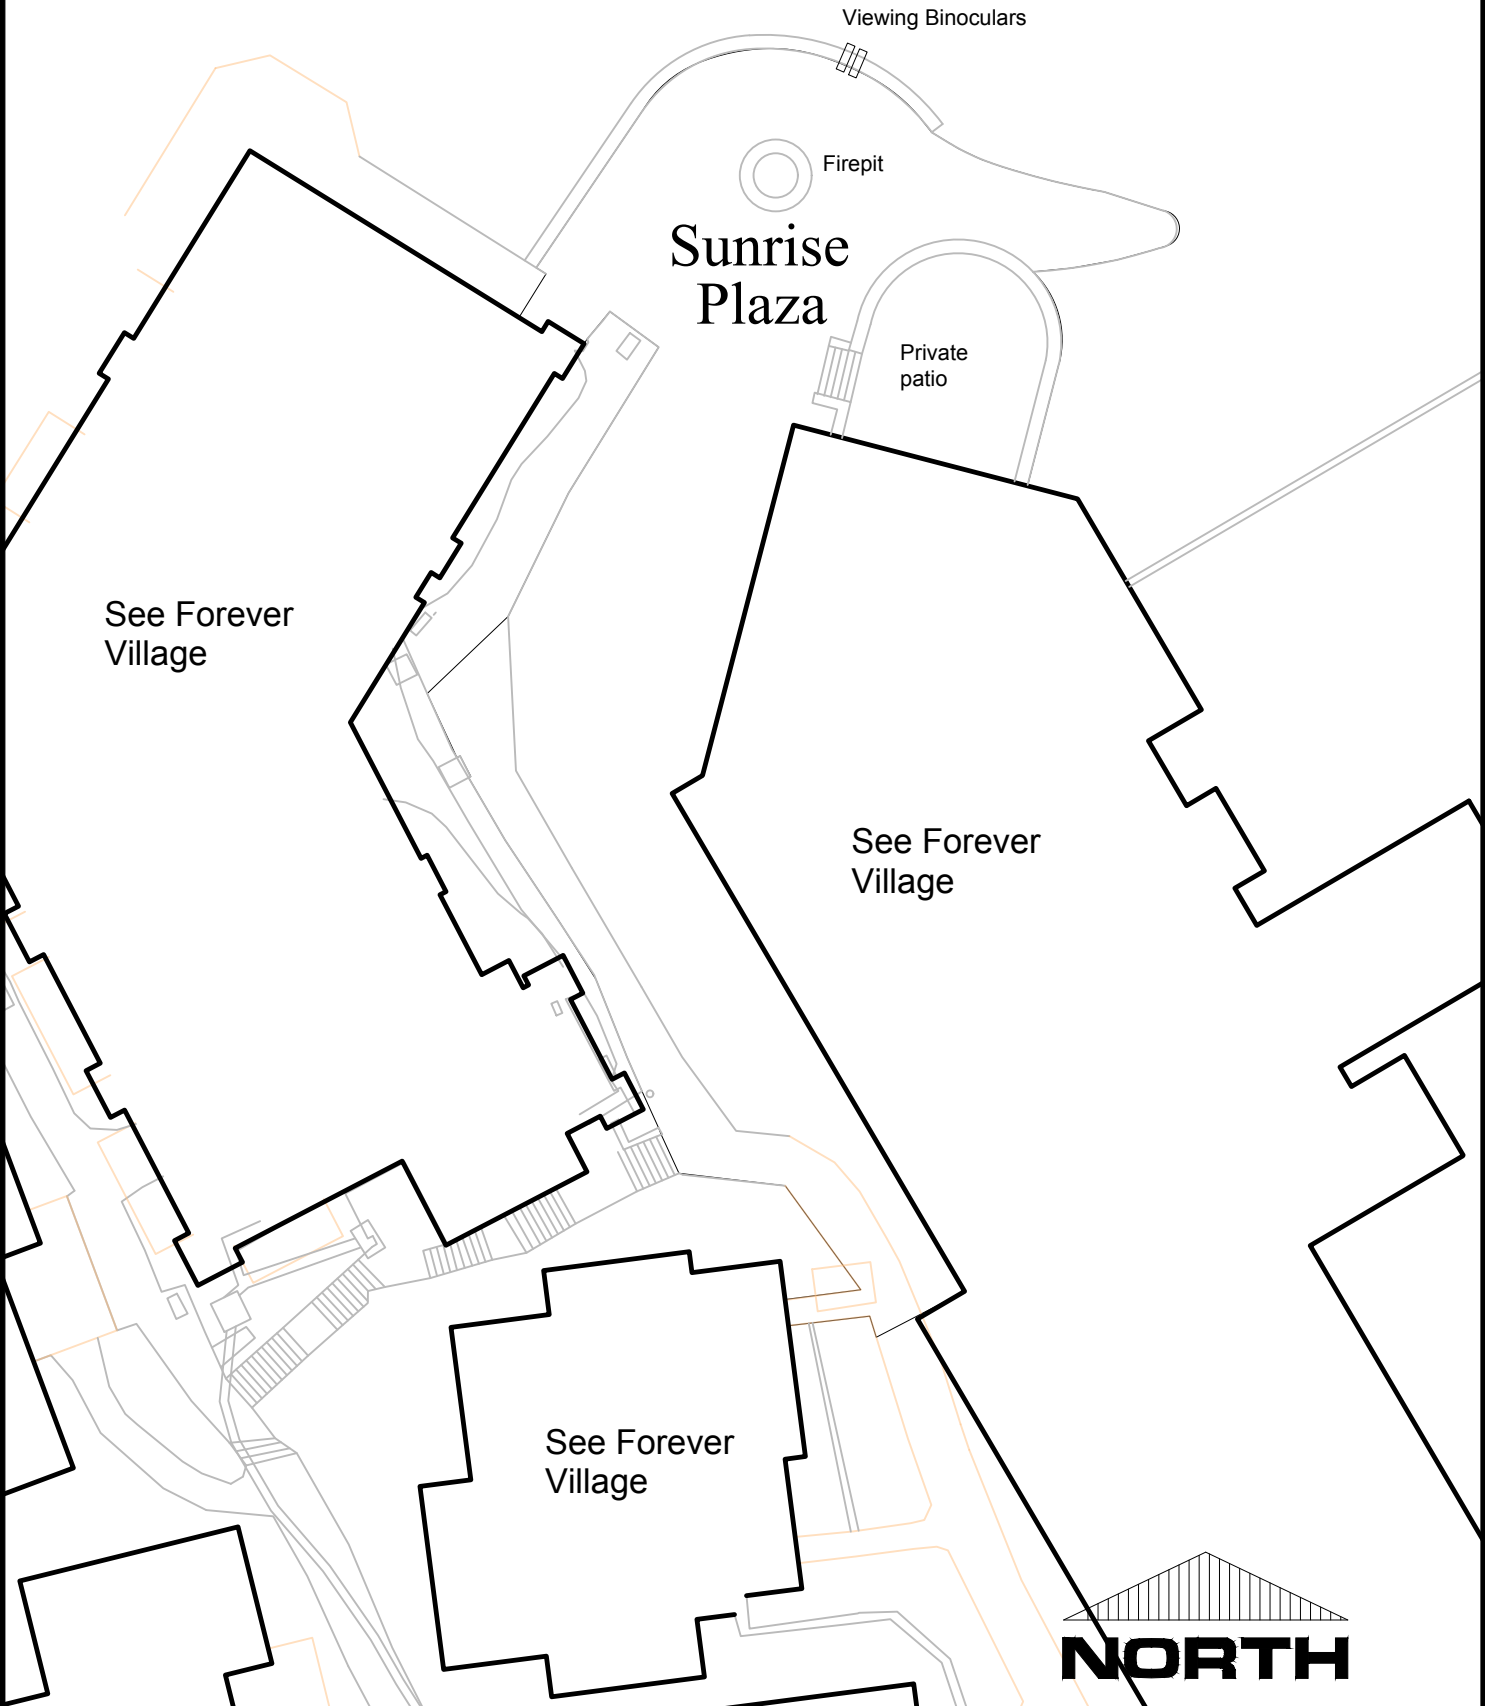

COLUMBIA PLACE

Reflection Plaza

Mountain Village Special Event Map

ph: 970-369-8236

www.townofmountainvillage.com

1" = 30'

9/18

View to Valley Floor