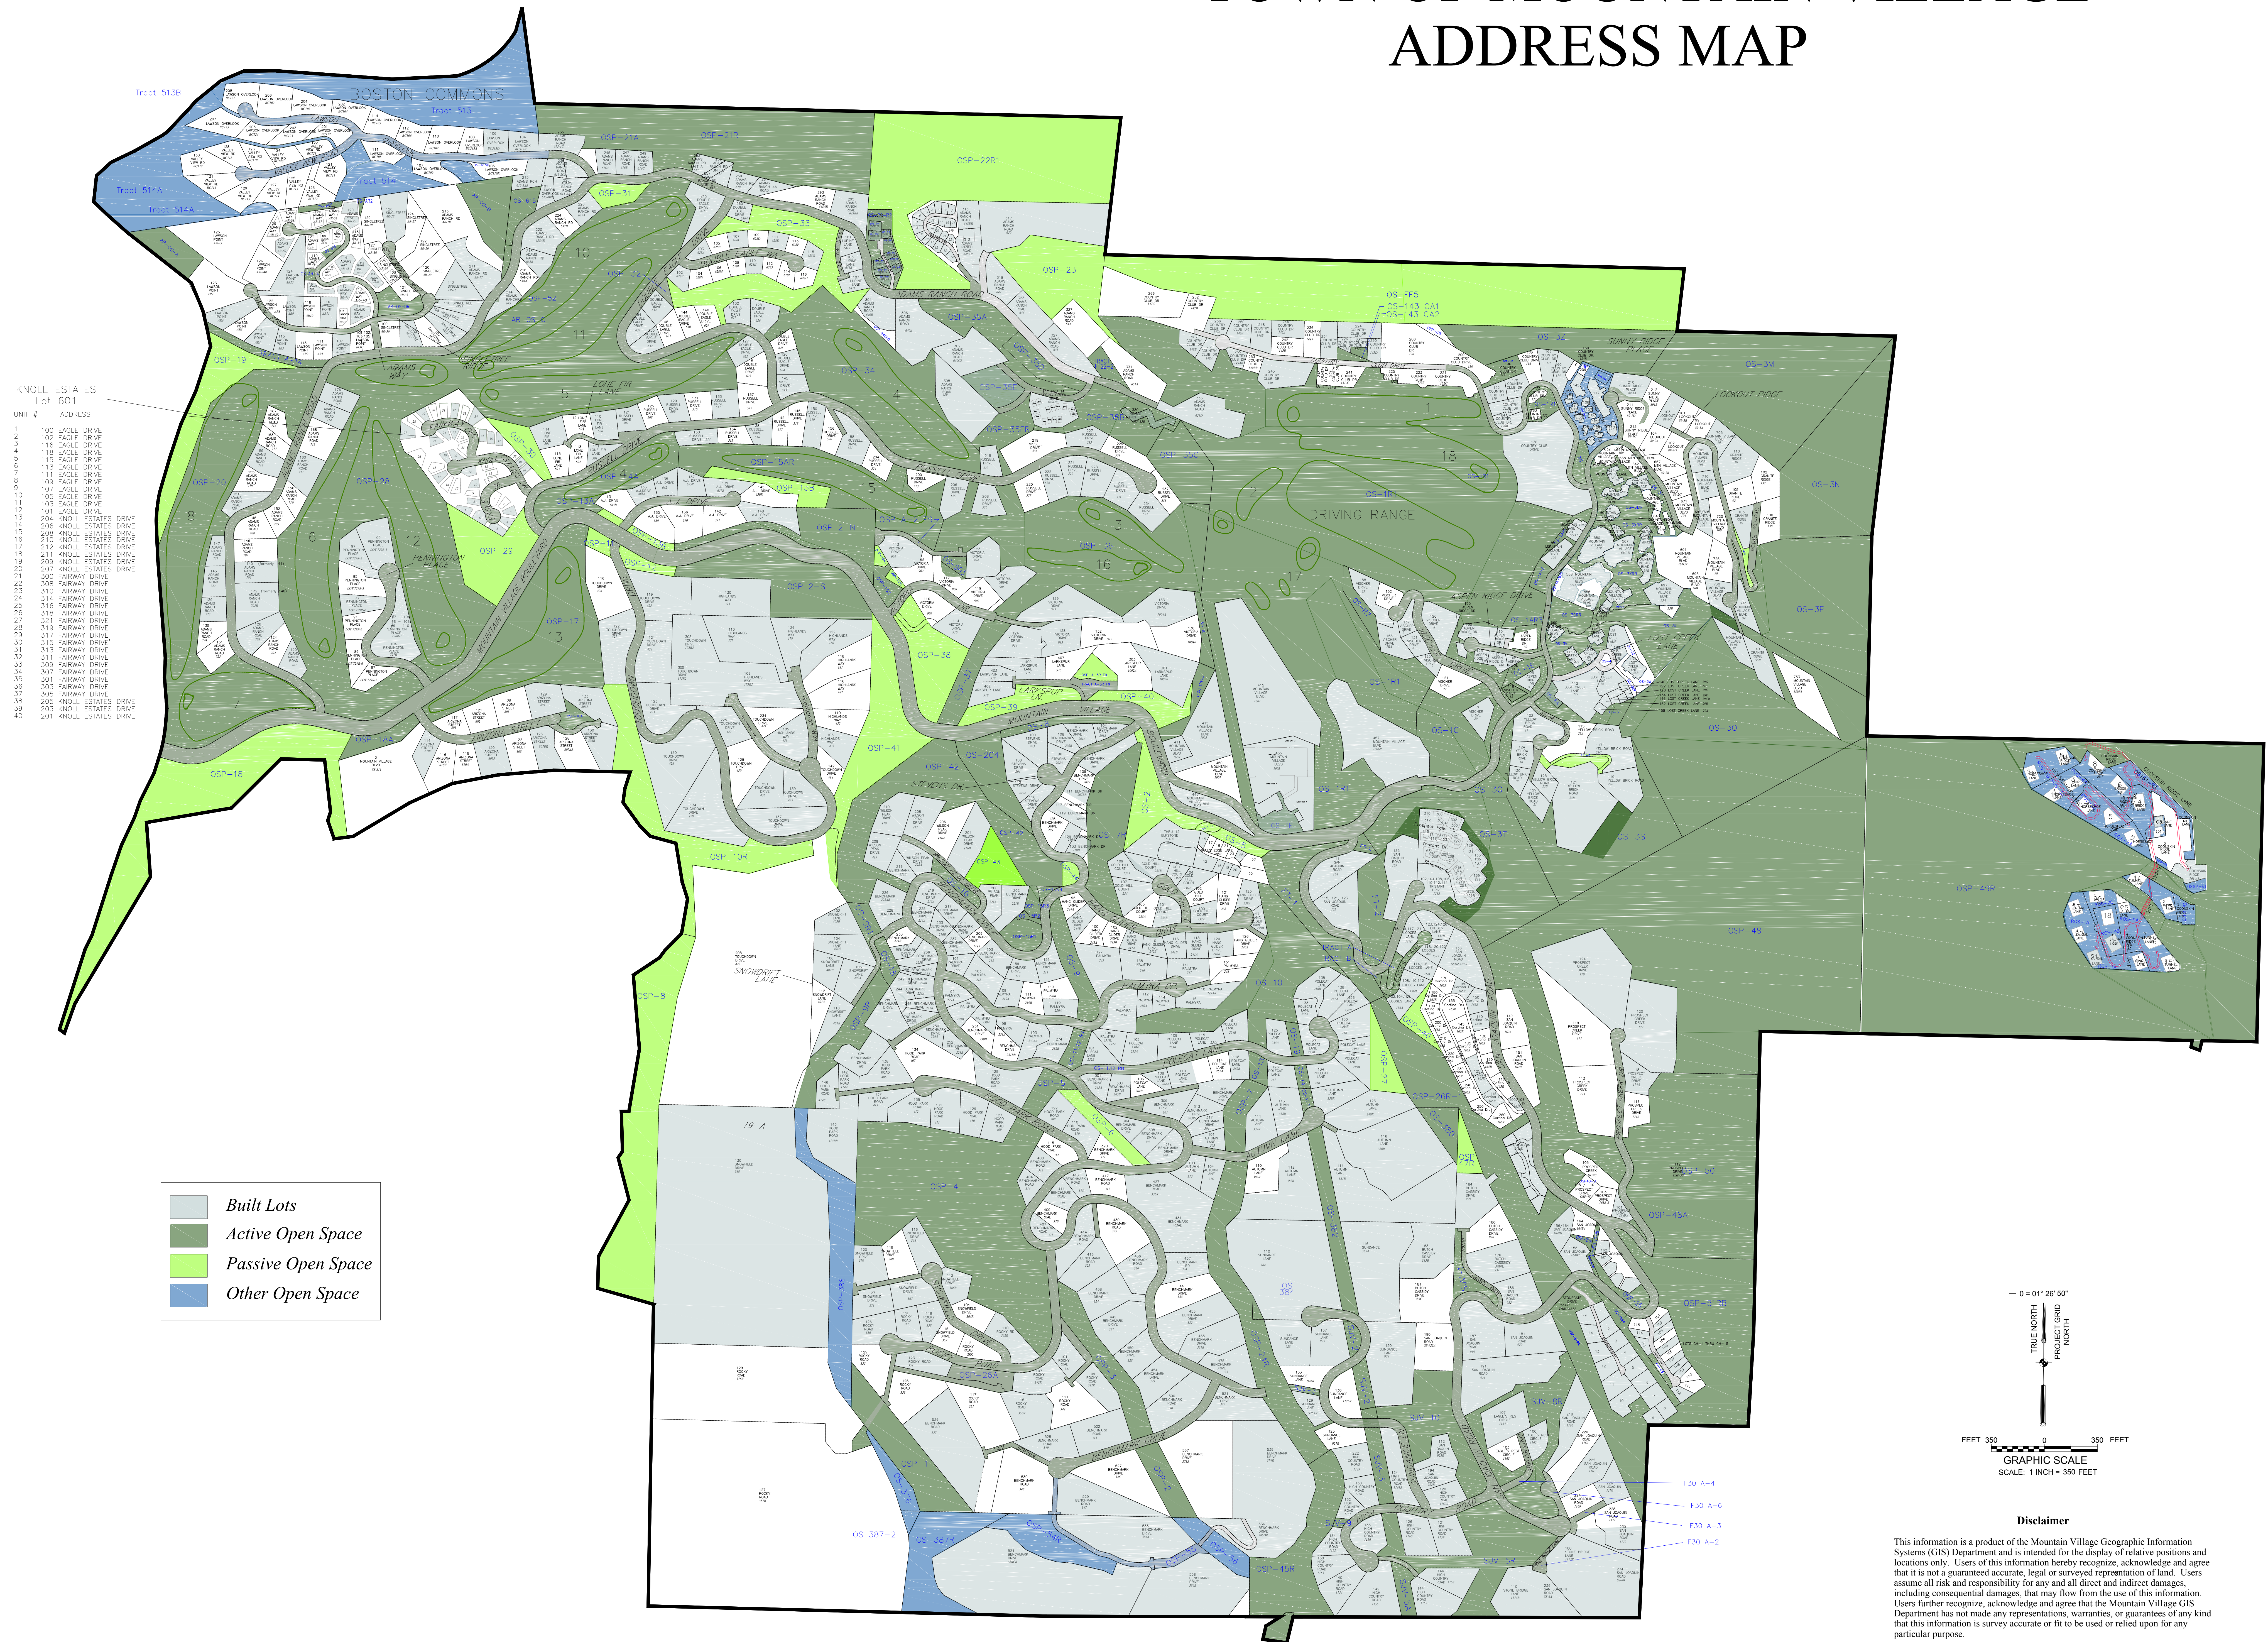

TOWN OF MOUNTAIN VILLAGE ADDRESS MAP

- Built Lots
- Active Open Space
- Passive Open Space
- Other Open Space

- F30 A-4
- F30 A-6
- F30 A-3
- F30 A-2