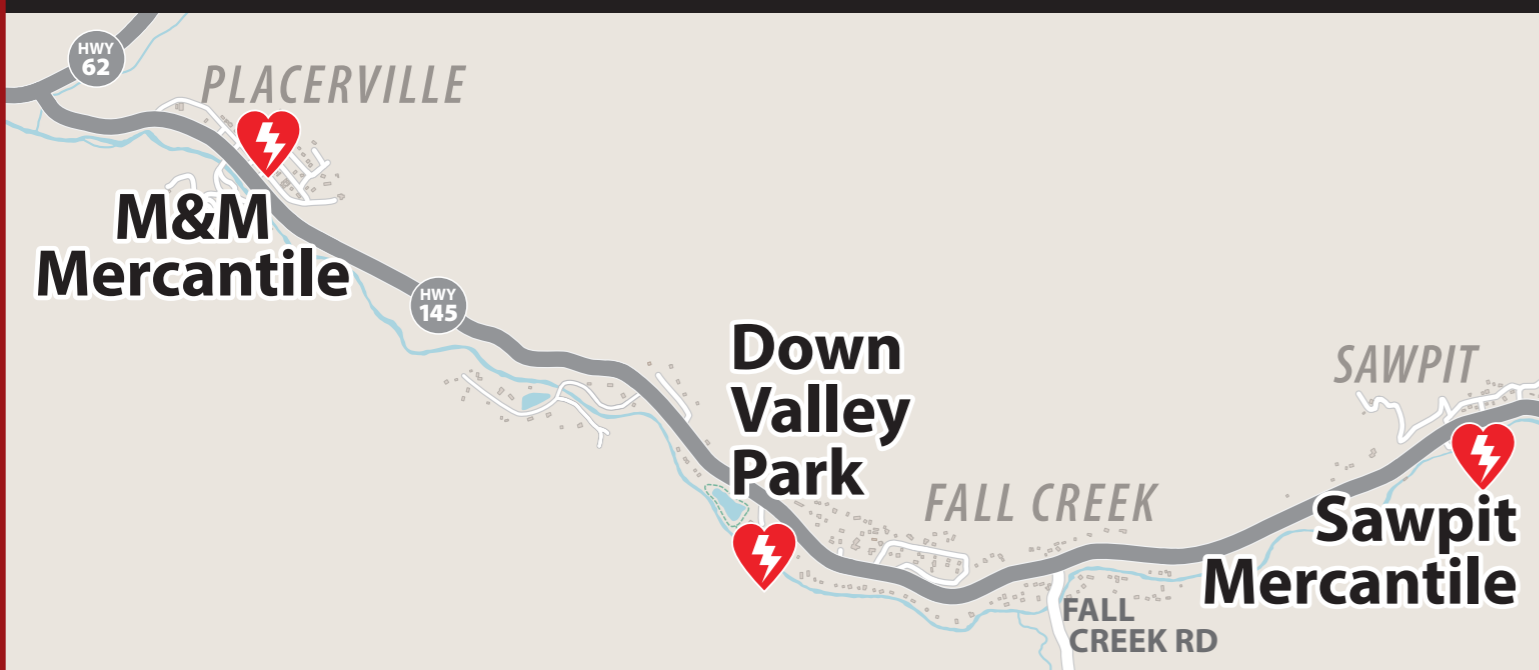

TELLURIDE REGION AED ACCESS

DOWNVALLEY

OPHIR

TROUT LAKE