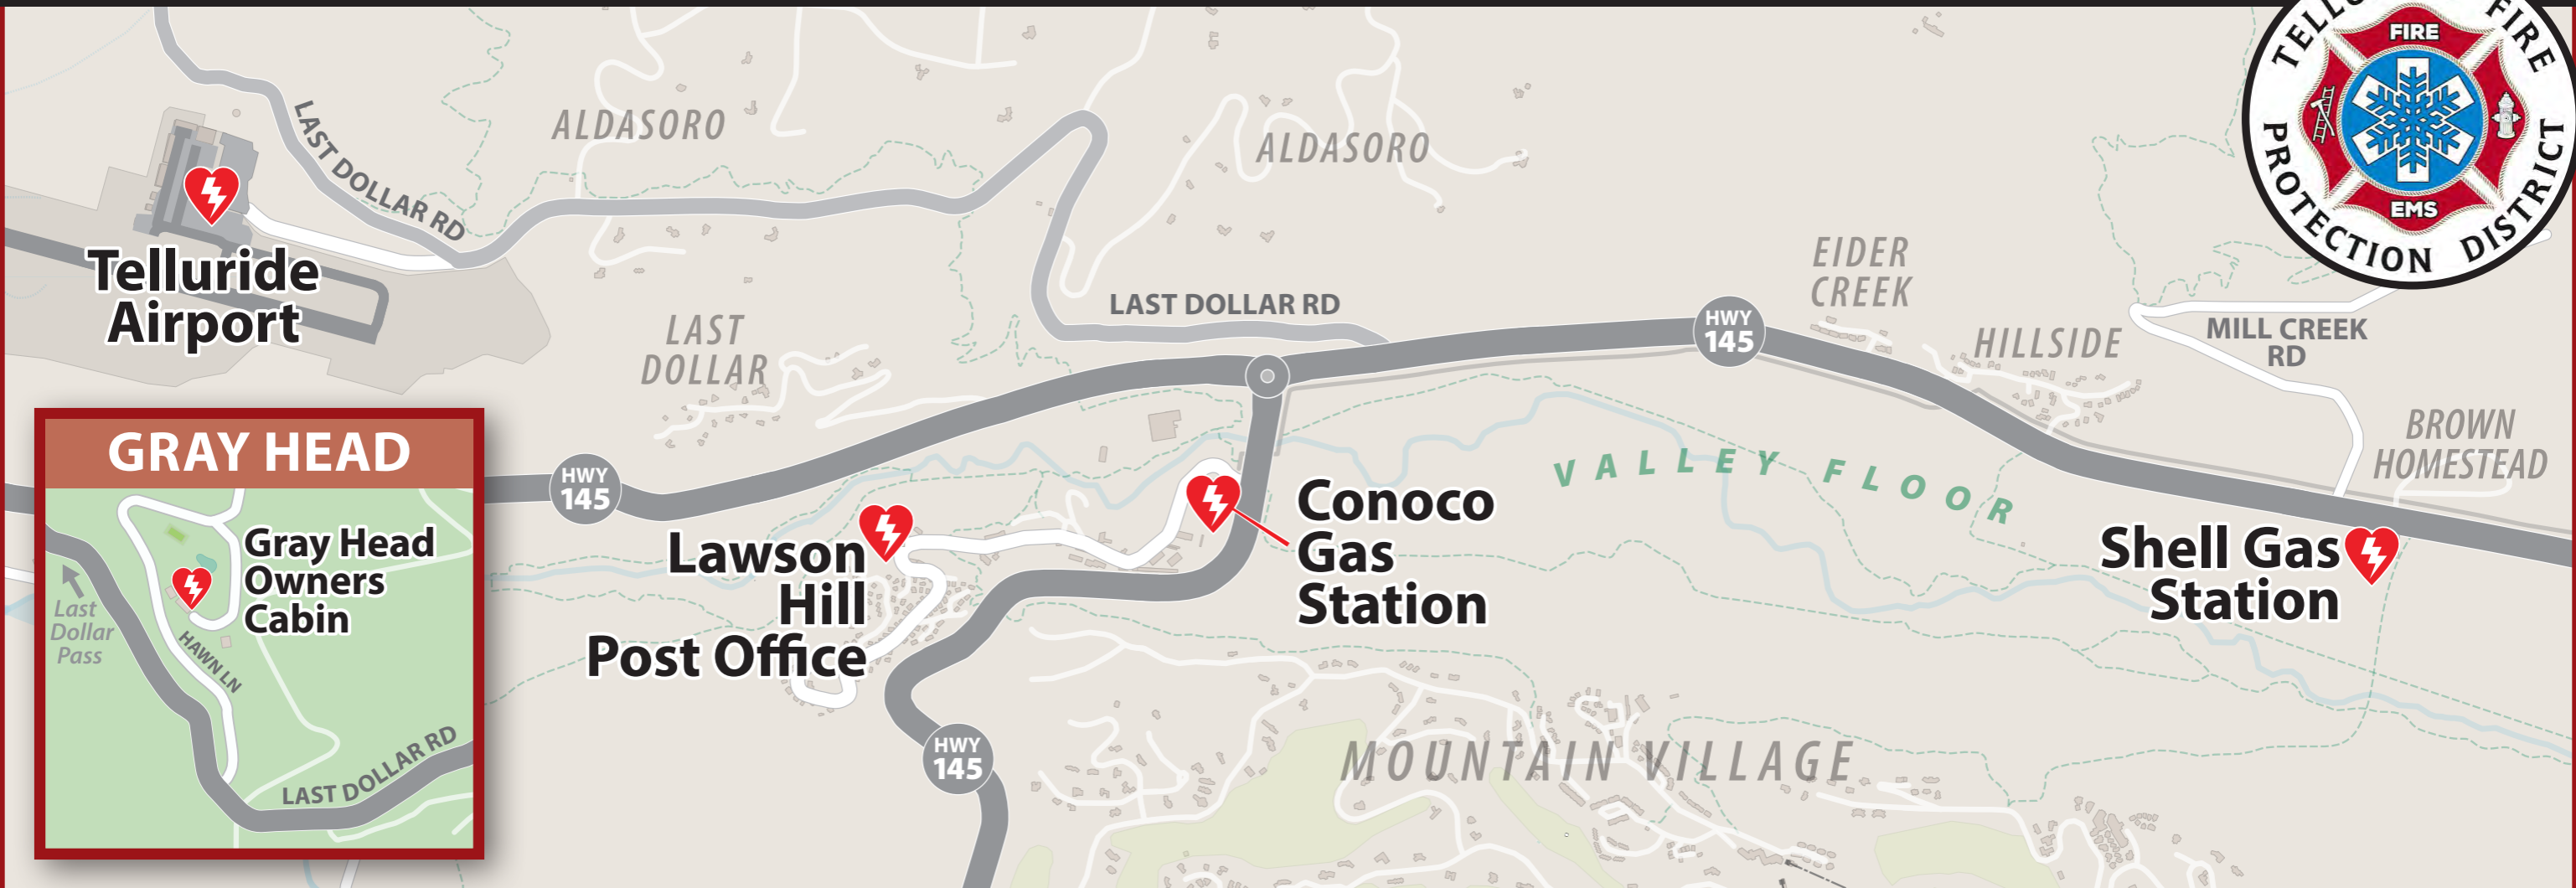

TELLURIDE REGION AED ACCESS

DOWNVALLEY

OPHIR

TROUT LAKE