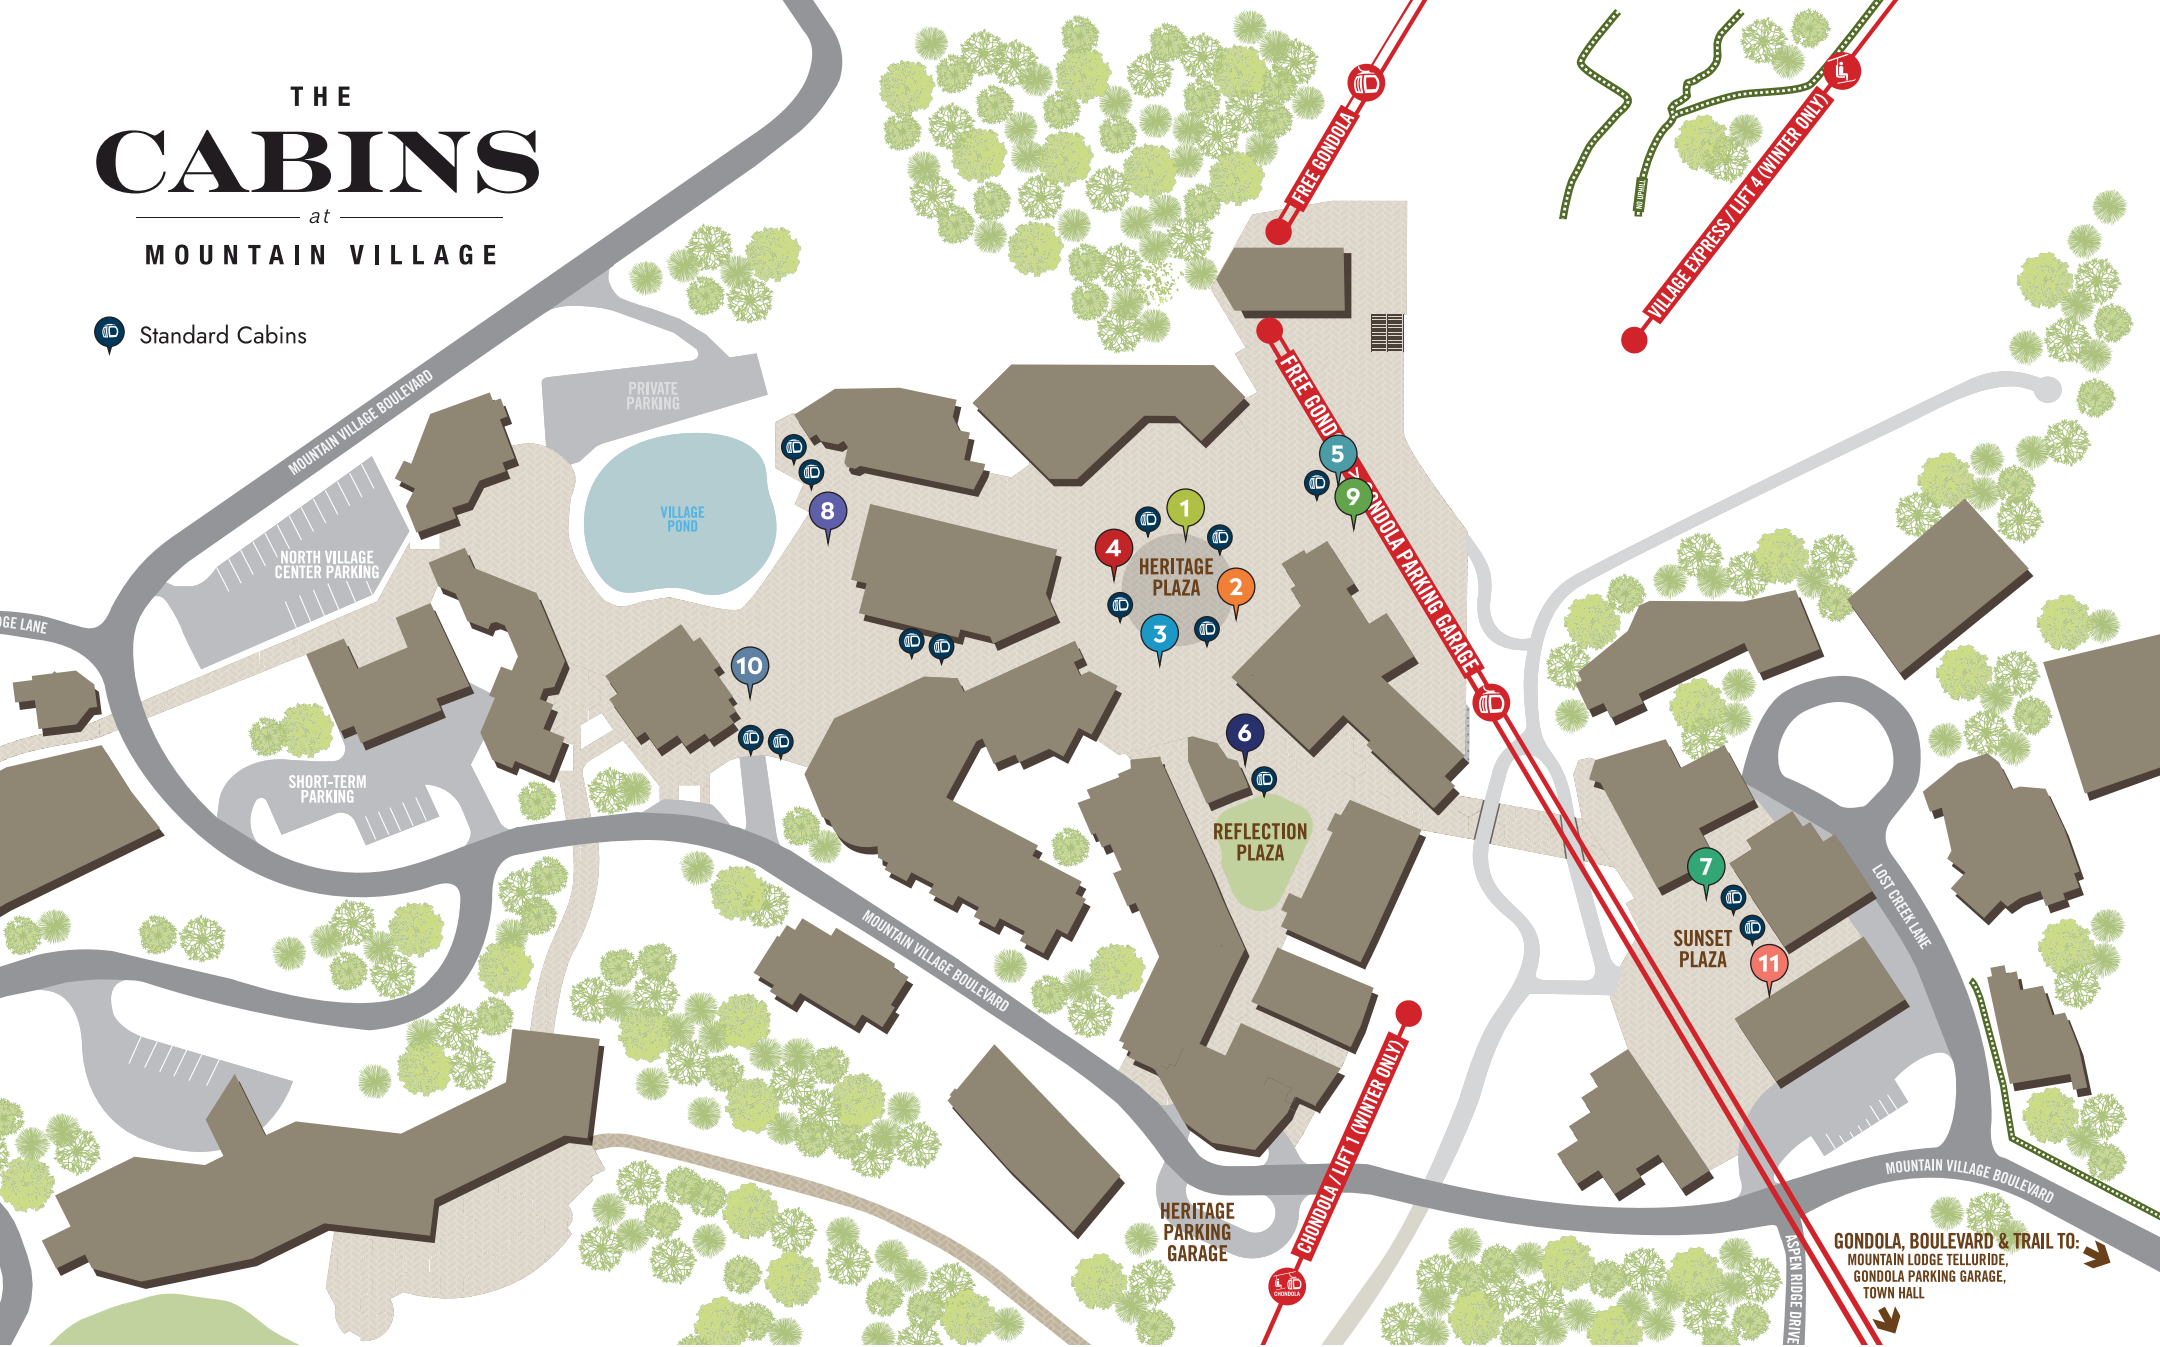

# THE CABINS

at  
MOUNTAIN VILLAGE

 Standard Cabins

## MAP KEY

-  **1** **ABBY J. FOX**  
Heritage Plaza
-  **2** **SHANNON RICHARDSON**  
Heritage Plaza

-  **3** **MARGARET RINKEVICH**  
Heritage Plaza
-  **4** **ROBIN ARTHUR**  
Heritage Plaza
-  **5** **EMILY BALLOU**  
Heritage Plaza

-  **6** **ROSA CRUZ**  
Reflection Plaza
-  **7** **SHERWOOD SMITH**  
Sunset Plaza
-  **8** **ALEXIS ZAMBRANO**  
Reflection Plaza

-  **9** **WILLIAM FROWNFEITER**  
Heritage Plaza
-  **10** **EMMA GERONA**  
Village Pond Plaza
-  **11** **CHRISTOPHER WARREN**  
Sunset Plaza

**GONDOLA, BOULEVARD & TRAIL TO:**  
MOUNTAIN LODGE TELLURIDE,  
GONDOLA PARKING GARAGE,  
TOWN HALL